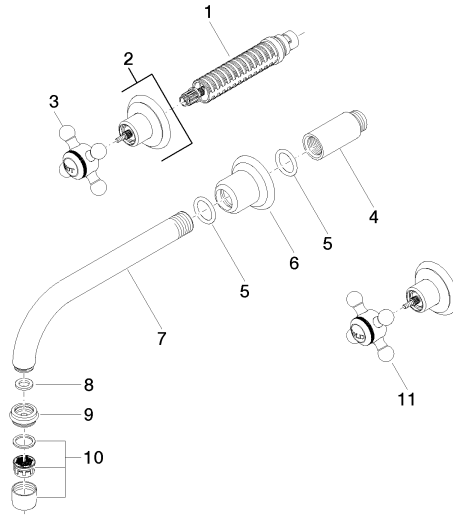

MADISON Wall-mounted basin mixer without pop-up waste - Brushed Durabronz (23kt Gold)

MADISON

36 712 361

- 190mm projection
- fixed spout
- circular, air-enriched flow
- hole diameter valve 40 mm
- hole diameter spout 40 mm
- slide-on rosettes Ø 55 mm
- max. flow 7 l/min
- lead-free
- This product can help a building meet the requirements of Green Building Rating Systems, e.g. LEED®, BREEAM®, DGNB

Concealed wall-mounted mixer centred spout - 35 700 970 90

- max. recess depth 145 mm
- min. recess depth 85 mm

Required miscellaneous

Concealed wall-mounted mixer variable positioning - 35 720 970 90

- max. recess depth 145 mm
- min. recess depth 85 mm

MADISON Wall-mounted basin mixer without pop-up waste - Brushed Durabronz (23kt Gold)

MADISON

36 712 361
mm [inches]

Flow rate chart

Codes & Standards

DIN 4109

ISO 3822

Ü-Zeichen

MADISON

36 712 361

Product version from 7/3/2016

36 712 361-FF

MADISON Wall-mounted basin mixer without pop-up waste - Brushed
Durabronz (23kt Gold)

MADISON

36 712 361

Spare parts list