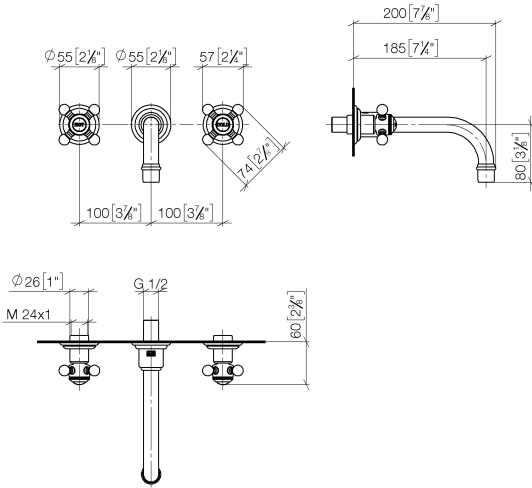

MADISON Wall-mounted basin mixer without pop-up waste - Brushed Durabronz (23kt Gold)

MADISON

36 712 361

- 190mm projection
- fixed spout
- circular, air-enriched flow
- hole diameter valve 40 mm
- hole diameter spout 40 mm
- slide-on rosettes Ø 55 mm
- max. flow 7 l/min
- lead-free
- This product can help a building meet the requirements of Green Building Rating Systems, e.g. LEED®, BREEAM®, DGNB

Concealed wall-mounted mixer centred spout - 35 700 970 90

- max. recess depth 145 mm
- min. recess depth 85 mm

Required miscellaneous

Concealed wall-mounted mixer variable positioning - 35 720 970 90

- max. recess depth 145 mm
- min. recess depth 85 mm

MADISON Wall-mounted basin mixer without pop-up waste - Brushed Durabronz (23kt Gold)

MADISON

36 712 361
mm [inches]

Flow rate chart

Codes & Standards

DIN 4109

ISO 3822

Ü-Zeichen