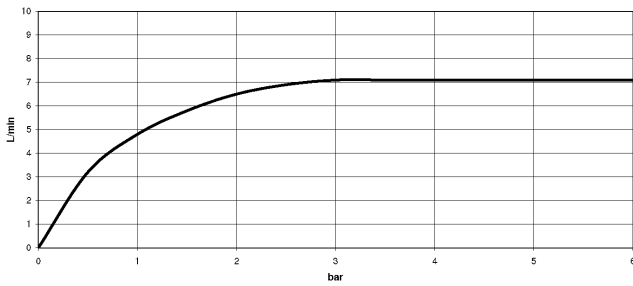

Concealed wall-mounted mixer centred spout - 35 700 970 90

- max. recess depth 145 mm
- min. recess depth 85 mm

Required miscellaneous

Concealed wall-mounted mixer variable positioning - 35 720 970 90

- max. recess depth 145 mm
- min. recess depth 85 mm

MADISON Wall-mounted basin mixer without pop-up waste - Brushed Durabronz (23kt Gold)

MADISON

36 712 361
mm [inches]

Flow rate chart

Codes & Standards

DIN 4109

ISO 3822

Ü-Zeichen