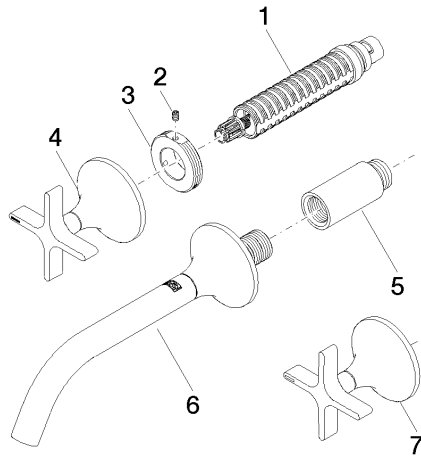

VAIA Wall-mounted basin mixer without pop-up waste - Champagne (22kt Gold)

VAIA

36 712 809
mm [inches]

Flow rate chart

Trajectory diagram

Codes & Standards

DIN 4109

ISO 3822

Scottish Water
Byelaws

UK Water Supply
Regulations

Ü-Zeichen

VAIA Wall-mounted basin mixer without pop-up waste - Champagne (22kt Gold)

VAIA

36 712 809
Certificates

LGA_29

WRAS_2312

36 712 809

Product version from 3/13/2017

VAIA Wall-mounted basin mixer without pop-up waste - Champagne (22kt Gold)

VAIA

36 712 809

Spare parts list

Product version from 3/13/2017

No.	Item Number	Name	Quantity used	Delivery time
	90 90 03 157 00 90	top	10	2