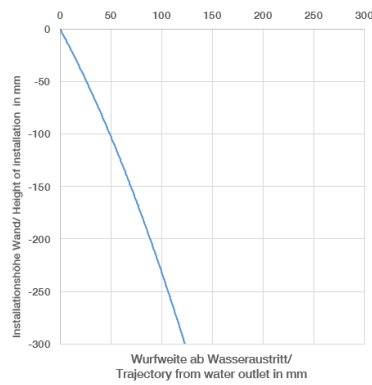

VAIA Wall-mounted basin mixer without pop-up waste - Champagne (22kt Gold)

VAIA

36 712 809
mm [inches]

Flow rate chart

Trajectory diagram

Codes & Standards

DIN 4109

ISO 3822

Scottish Water
Byelaws

UK Water Supply
Regulations

Ü-Zeichen

VAIA Wall-mounted basin mixer without pop-up waste - Champagne (22kt Gold)

VAIA

36 712 809
Certificates

LGA_29

WRAS_2312