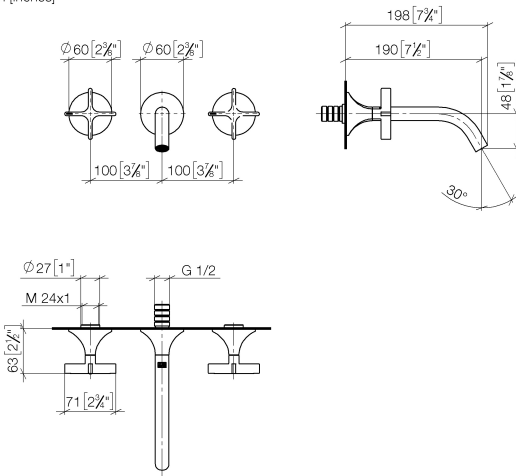

VAIA Wall-mounted basin mixer without pop-up waste - Champagne (22kt Gold)

VAIA

36 712 809

- 190mm projection
- fixed spout
- circular, air-enriched flow
- hole diameter valve 37 mm
- hole diameter spout 40 mm
- rosettes Ø 60 mm
- max. flow 5.7 l/min
- lead-free
- This product can help a building meet the requirements of Green Building Rating Systems, e.g. LEED®, BREEAM®, DGNB
- WRAS 2312073

Required miscellaneous

- Concealed wall-mounted mixer centred spout -** 35 700 970 90
- max. recess depth 145 mm
 - min. recess depth 85 mm

Required miscellaneous

- Concealed wall-mounted mixer variable positioning -** 35 720 970 90
- max. recess depth 145 mm
 - min. recess depth 85 mm

VAIA Wall-mounted basin mixer without pop-up waste - Champagne (22kt Gold)

VAIA

36 712 809
mm [inches]

Flow rate chart

Trajectory diagram

Codes & Standards

DIN 4109

ISO 3822

Scottish Water
Byelaws

UK Water Supply
Regulations

Ü-Zeichen

VAIA Wall-mounted basin mixer without pop-up waste - Champagne (22kt Gold)

VAIA

36 712 809
Certificates

LGA_29

WRAS_2312