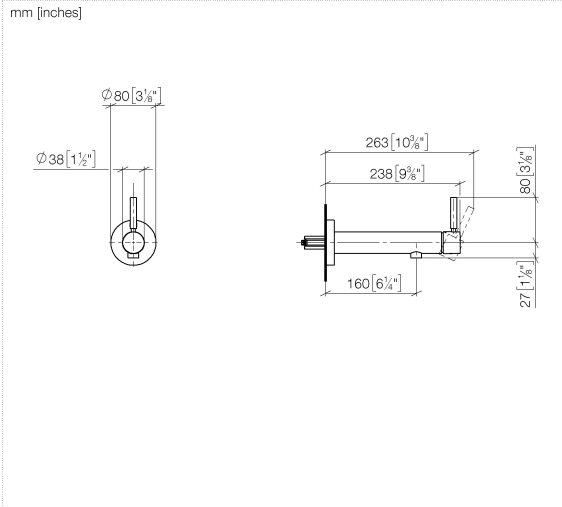

META Wall-mounted single-lever basin mixer without pop-up waste - Brushed Light Gold

36 805 661 Product version from 4/1/2024

- 160mm projection
- fixed spout
- circular, air-enriched flow
- hole diameter 60 mm
- rosette Ø 78 mm
- max. spout flow rate 5.7 l/min
- with single-point mounting

Required miscellaneous

- Concealed wall mounting -** 35 050 970 90
- min. recess depth mm
 - max. recess depth mm

META Wall-mounted single-lever basin mixer without pop-up waste - Brushed Light Gold

36 805 661 Product version from 4/1/2024

Flow rate chart

Codes & Standards

DIN 4109

ISO 3822

Ü-Zeichen

META Wall-mounted single-lever basin mixer without pop-up waste - Brushed Light Gold

36 805 661 Product version from 4/1/2024

Certificates

LGA_38

META Wall-mounted single-lever basin mixer without pop-up waste - Brushed Light Gold

36 805 661 Product version from 4/1/2024

Spare parts list

No.	Item Number	Name	Quantity used	Delivery time
1	90 30 11 232 00 90	disc	1	2
2	90 24 01 046 01 90	connection	2	2
3	90 27 66 026 00-27	rosette	1	30
4	09 31 11 144 90	pin	1	2
5	90 15 05 044 00 90	cartridge	1	2
6	09 24 04 266 90	nut	1	2
7	09 14 10 120 90	seal	1	2
8	09 28 30 043-27	cover	1	60
9	90 20 66 024 00-27	handle	1	30
10	90 23 01 168 00-27	aerator	1	30
11	90 30 30 229 00 90	screw	2	2