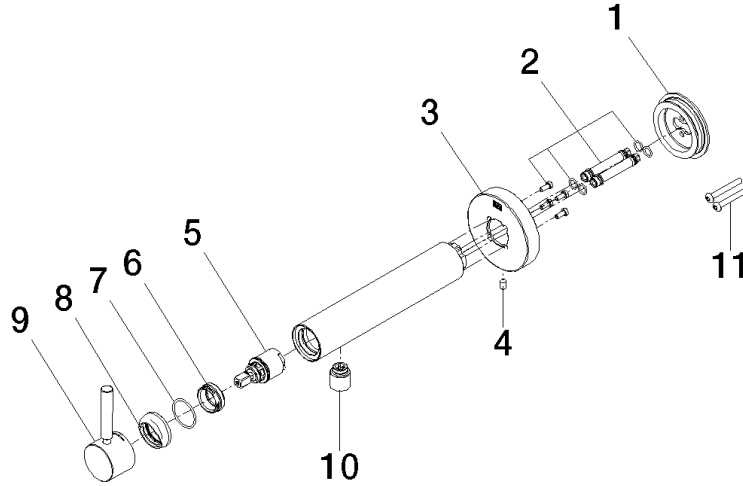

META Wall-mounted single-lever basin mixer without pop-up waste - Brushed Light Gold

36 805 661 Product version from 4/1/2024

- 160mm projection
- fixed spout
- circular, air-enriched flow
- hole diameter 60 mm
- rosette Ø 78 mm
- max. spout flow rate 5.7 l/min
- with single-point mounting

Required miscellaneous

- Concealed wall mounting -** 35 050 970 90
- min. recess depth mm
 - max. recess depth mm

META Wall-mounted single-lever basin mixer without pop-up waste - Brushed Light Gold

36 805 661 Product version from 4/1/2024

Flow rate chart

Codes & Standards

DIN 4109

ISO 3822

Ü-Zeichen

META Wall-mounted single-lever basin mixer without pop-up waste - Brushed Light Gold

36 805 661 Product version from 4/1/2024

Certificates

LGA_38

META Wall-mounted single-lever basin mixer without pop-up waste - Brushed Light Gold

36 805 661 Product version from 4/1/2024

Spare parts list

No.	Item Number	Name	Quantity used	Delivery time
1	90 30 11 232 00 90	disc	1	2
2	90 24 01 046 01 90	connection	2	2
3	90 27 66 026 00-27	rosette	1	30
4	09 31 11 144 90	pin	1	2
5	90 15 05 044 00 90	cartridge	1	2
6	09 24 04 266 90	nut	1	2
7	09 14 10 120 90	seal	1	2
8	09 28 30 043-27	cover	1	60
9	90 20 66 024 00-27	handle	1	30
10	90 23 01 168 00-27	aerator	1	30
11	90 30 30 229 00 90	screw	2	2