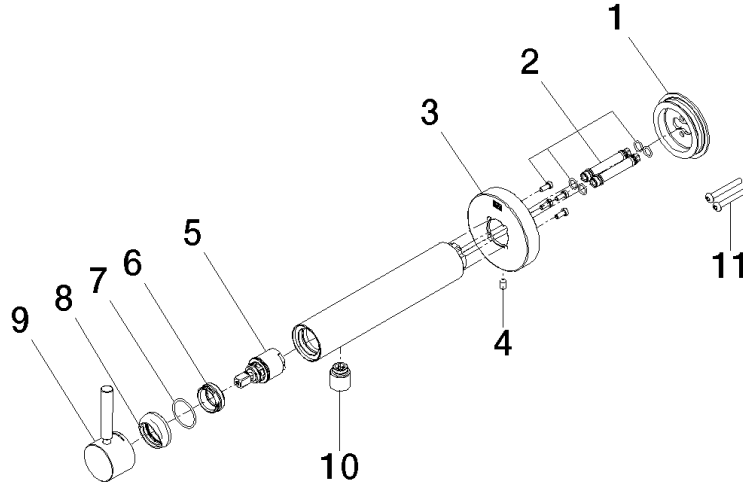

META Wall-mounted single-lever basin mixer without pop-up waste - Brushed Bronze

36 805 661 Product version from 4/1/2024

- 160mm projection
- fixed spout
- circular, air-enriched flow
- hole diameter 60 mm
- rosette Ø 78 mm
- max. spout flow rate 5.7 l/min
- with single-point mounting

36 805 661 Product version from 4/1/2024

Certificates

LGA_38

META Wall-mounted single-lever basin mixer without pop-up waste - Brushed Bronze

36 805 661 Product version from 4/1/2024

Parts for other finishes can be found here: [Chrome](#)

Spare parts list

No.	Item Number	Name	Quantity used	Delivery time
1	90 30 11 232 00 90	disc	1	2
2	90 24 01 046 01 90	connection	2	2
3	90 27 66 026 00-42	rosette	1	-
Spare part can no longer be ordered, please order the replacement item				
4	09 31 11 144 90	pin	1	2
5	90 15 05 044 00 90	cartridge	1	2
6	09 24 04 266 90	nut	1	2
7	09 14 10 120 90	seal	1	2
8	09 28 30 043-42	cover	1	60
9	90 20 66 024 00-42	handle	1	30
10	90 23 01 168 00-42	aerator	1	30
11	90 30 30 229 00 90	screw	2	2