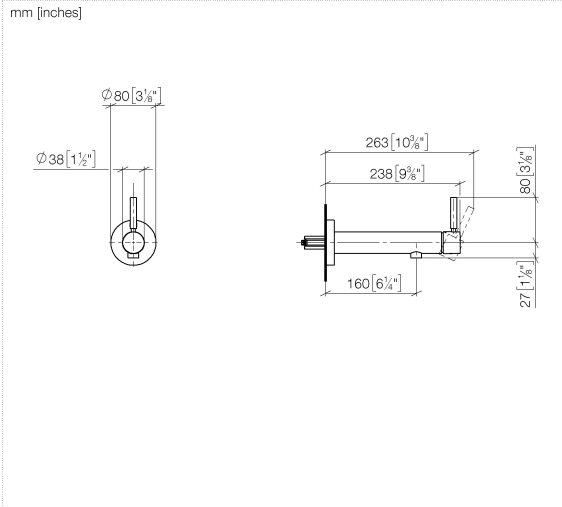

META Wall-mounted single-lever basin mixer without pop-up waste - Brushed Bronze

36 805 661 Product version from 4/1/2024

- 160mm projection
- fixed spout
- circular, air-enriched flow
- hole diameter 60 mm
- rosette Ø 78 mm
- max. spout flow rate 5.7 l/min
- with single-point mounting

META Wall-mounted single-lever basin mixer without pop-up waste - Brushed Bronze

36 805 661 Product version from 4/1/2024

Flow rate chart

Codes & Standards

DIN 4109

ISO 3822

Ü-Zeichen

META Wall-mounted single-lever basin mixer without pop-up waste - Brushed Bronze

36 805 661 Product version from 4/1/2024

Certificates

LGA_38

META Wall-mounted single-lever basin mixer without pop-up waste - Brushed Bronze

36 805 661 Product version from 4/1/2024

Parts for other finishes can be found here: [Chrome](#)

Spare parts list

No.	Item Number	Name	Quantity used	Delivery time
1	90 30 11 232 00 90	disc	1	2
2	90 24 01 046 01 90	connection	2	2
3	90 27 66 026 00-42	rosette	1	-
Spare part can no longer be ordered, please order the replacement item				
4	09 31 11 144 90	pin	1	2
5	90 15 05 044 00 90	cartridge	1	2
6	09 24 04 266 90	nut	1	2
7	09 14 10 120 90	seal	1	2
8	09 28 30 043-42	cover	1	60
9	90 20 66 024 00-42	handle	1	30
10	90 23 01 168 00-42	aerator	1	30
11	90 30 30 229 00 90	screw	2	2