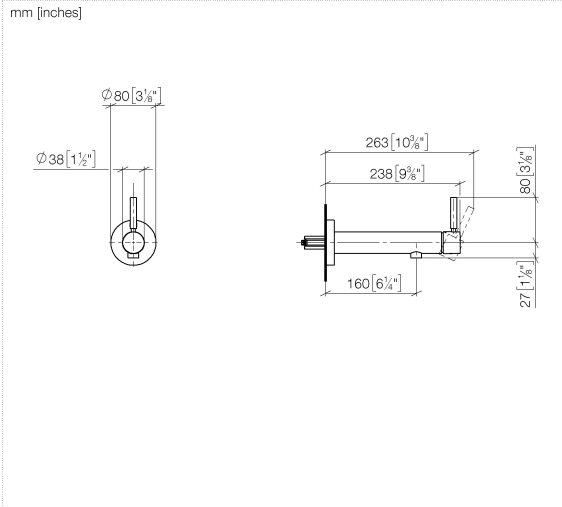

META Wall-mounted single-lever basin mixer without pop-up waste - Brushed Champagne (22kt Gold)

36 805 661 Product version from 4/1/2024

- 160mm projection
- fixed spout
- circular, air-enriched flow
- hole diameter 60 mm
- rosette Ø 78 mm
- max. spout flow rate 5.7 l/min
- with single-point mounting

Required miscellaneous

- Concealed wall mounting -** 35 050 970 90
- min. recess depth mm
 - max. recess depth mm

**META Wall-mounted single-lever basin mixer without pop-up waste - Brushed
Champagne (22kt Gold)**

36 805 661 Product version from 4/1/2024

Flow rate chart

Codes & Standards

DIN 4109

ISO 3822

Ü-Zeichen

META Wall-mounted single-lever basin mixer without pop-up waste - Brushed Champagne (22kt Gold)

36 805 661 Product version from 4/1/2024

Certificates

LGA_38

**META Wall-mounted single-lever basin mixer without pop-up waste - Brushed
Champagne (22kt Gold)**

36 805 661 Product version from 4/1/2024

Spare parts list

No.	Item Number	Name	Quantity used	Delivery time
1	90 30 11 232 00 90	disc	1	2
2	90 24 01 046 01 90	connection	2	2
3	90 27 66 026 00-46	rosette	1	30
4	09 31 11 144 90	pin	1	2
5	90 15 05 044 00 90	cartridge	1	2
6	09 24 04 266 90	nut	1	2
7	09 14 10 120 90	seal	1	2
8	09 28 30 043-46	cover	1	60
9	90 20 66 024 00-46	handle	1	30
10	90 23 01 168 00-46	aerator	1	30
11	90 30 30 229 00 90	screw	2	2