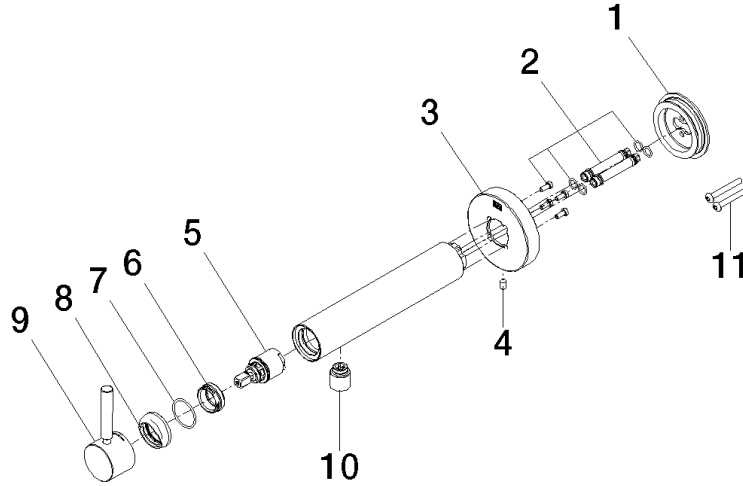

META Wall-mounted single-lever basin mixer without pop-up waste - Brushed Champagne (22kt Gold)

36 805 661 Product version from 4/1/2024

- 160mm projection
- fixed spout
- circular, air-enriched flow
- hole diameter 60 mm
- rosette Ø 78 mm
- max. spout flow rate 5.7 l/min
- with single-point mounting

Required miscellaneous

- Concealed wall mounting -** 35 050 970 90
- min. recess depth mm
 - max. recess depth mm

**META Wall-mounted single-lever basin mixer without pop-up waste - Brushed
Champagne (22kt Gold)**

36 805 661 Product version from 4/1/2024

Flow rate chart

Codes & Standards

DIN 4109

ISO 3822

Ü-Zeichen

META Wall-mounted single-lever basin mixer without pop-up waste - Brushed Champagne (22kt Gold)

36 805 661 Product version from 4/1/2024

Certificates

LGA_38

**META Wall-mounted single-lever basin mixer without pop-up waste - Brushed
Champagne (22kt Gold)**

36 805 661 Product version from 4/1/2024

Spare parts list

No.	Item Number	Name	Quantity used	Delivery time
1	90 30 11 232 00 90	disc	1	2
2	90 24 01 046 01 90	connection	2	2
3	90 27 66 026 00-46	rosette	1	30
4	09 31 11 144 90	pin	1	2
5	90 15 05 044 00 90	cartridge	1	2
6	09 24 04 266 90	nut	1	2
7	09 14 10 120 90	seal	1	2
8	09 28 30 043-46	cover	1	60
9	90 20 66 024 00-46	handle	1	30
10	90 23 01 168 00-46	aerator	1	30
11	90 30 30 229 00 90	screw	2	2