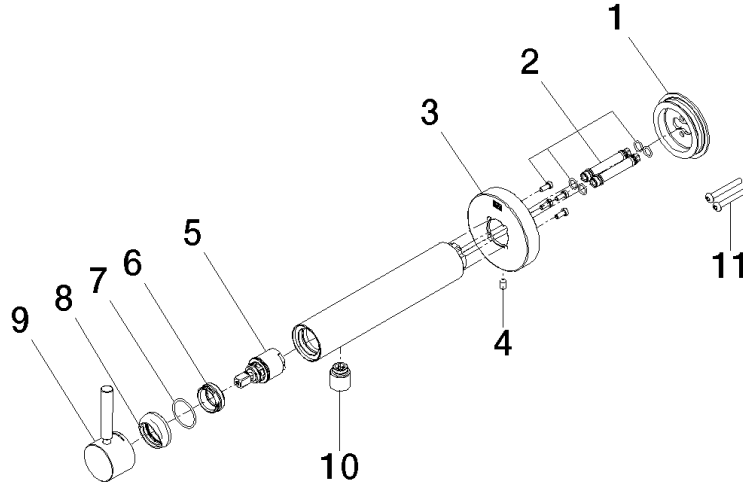

## META Wall-mounted single-lever basin mixer without pop-up waste - Brushed Dark Platinum

36 805 661 Product version from 4/1/2024

- 160mm projection
- fixed spout
- circular, air-enriched flow
- hole diameter 60 mm
- rosette Ø 78 mm
- max. spout flow rate 5.7 l/min
- with single-point mounting

## META Wall-mounted single-lever basin mixer without pop-up waste - Brushed Dark Platinum

---

36 805 661 Product version from 4/1/2024

Certificates

---

LGA\_38

**META Wall-mounted single-lever basin mixer without pop-up waste - Brushed Dark Platinum**

36 805 661 Product version from 4/1/2024

Parts for other finishes can be found here: [Chrome](#)

**Spare parts list**

No.	Item Number	Name	Quantity used	Delivery time
1	90 30 11 232 00 90	disc	1	2
2	90 24 01 046 01 90	connection	2	2
3	90 27 66 026 00-99	rosette	1	20
4	09 31 11 144 90	pin	1	2
5	90 15 05 044 00 90	cartridge	1	2
6	09 24 04 266 90	nut	1	2
7	09 14 10 120 90	seal	1	2
8	09 28 30 043-99	cover	1	20
9	90 20 66 024 00-99	handle	1	20
10	90 23 01 168 00-99	aerator	1	20
11	90 30 30 229 00 90	screw	2	2