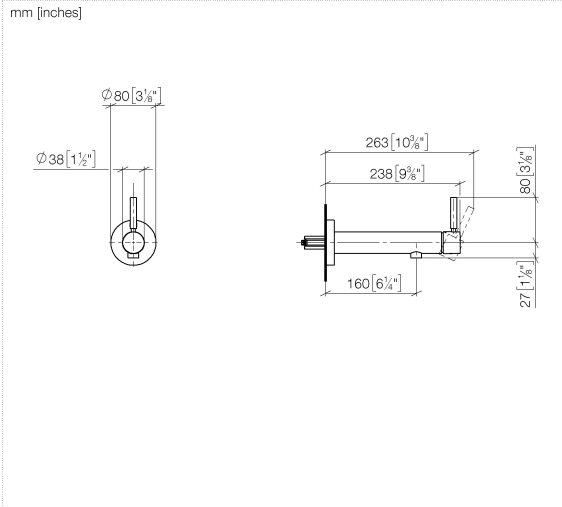

## META Wall-mounted single-lever basin mixer without pop-up waste - Brushed Dark Platinum

36 805 661 Product version from 4/1/2024

- 160mm projection
- fixed spout
- circular, air-enriched flow
- hole diameter 60 mm
- rosette Ø 78 mm
- max. spout flow rate 5.7 l/min
- with single-point mounting

**META Wall-mounted single-lever basin mixer without pop-up waste - Brushed Dark Platinum**

36 805 661 Product version from 4/1/2024

**Flow rate chart**

**Codes & Standards**

DIN 4109

ISO 3822

Ü-Zeichen

## META Wall-mounted single-lever basin mixer without pop-up waste - Brushed Dark Platinum

---

36 805 661 Product version from 4/1/2024

Certificates

---

LGA\_38

**META Wall-mounted single-lever basin mixer without pop-up waste - Brushed Dark Platinum**

36 805 661 Product version from 4/1/2024

Parts for other finishes can be found here: [Chrome](#)

**Spare parts list**

No.	Item Number	Name	Quantity used	Delivery time
1	90 30 11 232 00 90	disc	1	2
2	90 24 01 046 01 90	connection	2	2
3	90 27 66 026 00-99	rosette	1	20
4	09 31 11 144 90	pin	1	2
5	90 15 05 044 00 90	cartridge	1	2
6	09 24 04 266 90	nut	1	2
7	09 14 10 120 90	seal	1	2
8	09 28 30 043-99	cover	1	20
9	90 20 66 024 00-99	handle	1	20
10	90 23 01 168 00-99	aerator	1	20
11	90 30 30 229 00 90	screw	2	2