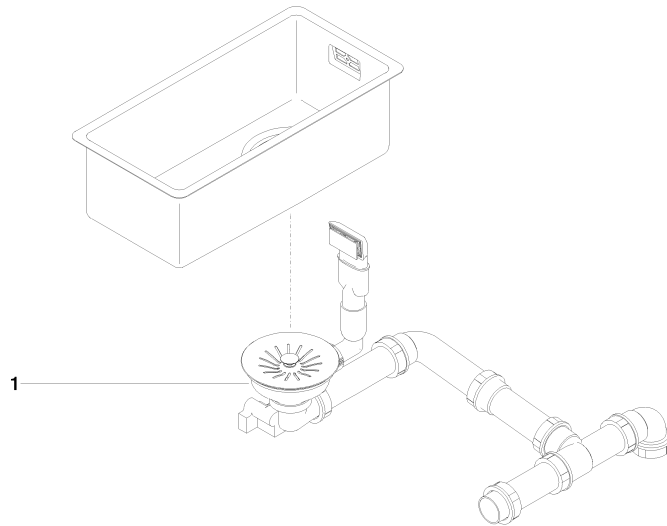

## Single sink - Stainless Steel

---

38 180 003

- under-mounted
  - 180 x 400 mm
  - sink depth 140 mm
  - suitable for base units 350 mm
  - radius 12 mm
- Drain and overflow set not included in the scope of supply. See Required miscellaneous.**

Drain and overflow set not included in the scope of supply. See Required miscellaneous.

### Required miscellaneous

---

**Pop-up waste and overflow  
closable by hand - Stainless Steel**  
● 3½" drain valve closable by hand

10 415 003-85

**Single sink - Stainless Steel**

38 180 003

## Single sink - Stainless Steel

---

38 180 003