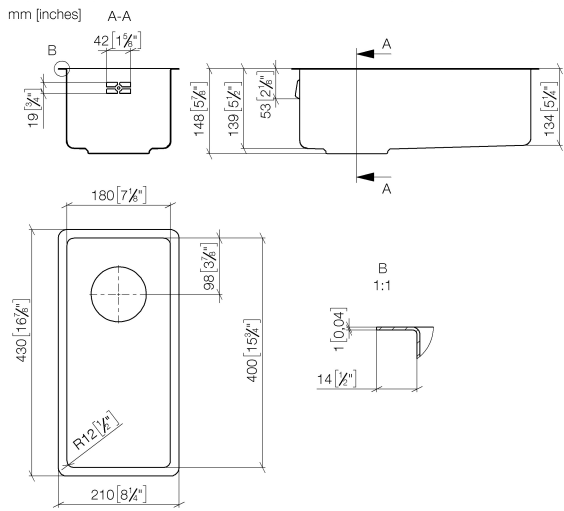

## Single sink - Stainless Steel

---

38 180 003

- under-mounted
  - 180 x 400 mm
  - sink depth 140 mm
  - suitable for base units 350 mm
  - radius 12 mm
- Drain and overflow set not included in the scope of supply. See Required miscellaneous.**

### Required miscellaneous

---

**Pop-up waste and overflow  
closable by hand - Stainless Steel**  
● 3½" drain valve closable by hand

10 415 003-85

**Single sink - Stainless Steel**

38 180 003

## Single sink - Stainless Steel

---

38 180 003