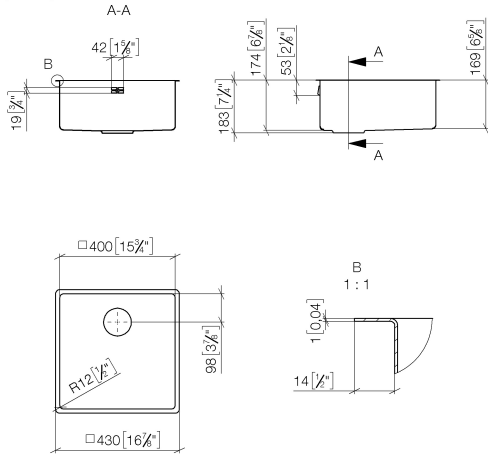

Single sink - Stainless Steel

38 400 003

- under-mounted
- 400 x 400 mm
- sink depth 175 mm
- suitable for base units 450 mm
- radius 12 mm

Drain and overflow set not included in the scope of supply. See Required miscellaneous.

Single sink - Stainless Steel

38 400 003

mm [inches]

Single sink - Stainless Steel

38 400 003

Spare parts list

No.	Item Number	Name	Quantity used	Delivery time
1	10 410 003-85	Pop-up waste and overflow with electronic control - Stainless Steel	1	-
Spare part can no longer be ordered, please order the replacement item				
2	10 400 003-85	Pop-up waste and overflow closable by hand - Stainless Steel	1	-
Spare part can no longer be ordered, please order the replacement item				
3	10 405 003-85	Pop-up waste and overflow with knob - Stainless Steel	1	-
Spare part can no longer be ordered, please order the replacement item				