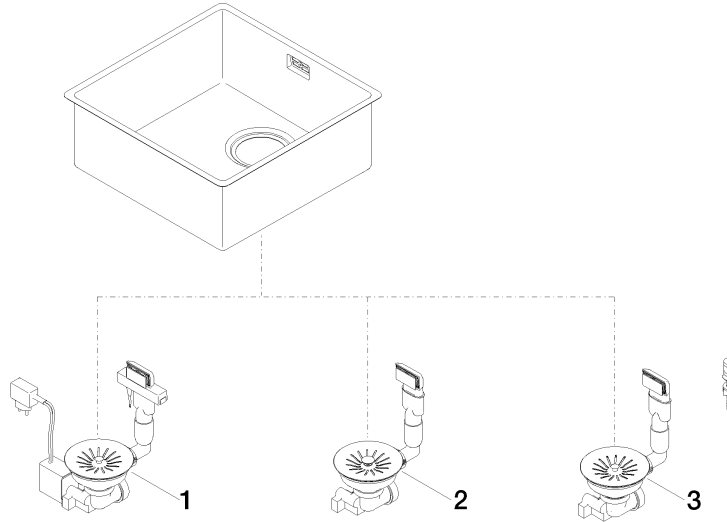

Single sink - Stainless Steel

38 400 003

- under-mounted
- 400 x 400 mm
- sink depth 175 mm
- suitable for base units 450 mm
- radius 12 mm

Drain and overflow set not included in the scope of supply. See Required miscellaneous.

Single sink - Stainless Steel

38 400 003

mm [inches]

Single sink - Stainless Steel

38 400 003

Spare parts list

No.	Item Number	Name	Quantity used	Delivery time
1	10 410 003-85	Pop-up waste and overflow with electronic control - Stainless Steel	1	-
Spare part can no longer be ordered, please order the replacement item				
2	10 400 003-85	Pop-up waste and overflow closable by hand - Stainless Steel	1	-
Spare part can no longer be ordered, please order the replacement item				
3	10 405 003-85	Pop-up waste and overflow with knob - Stainless Steel	1	-
Spare part can no longer be ordered, please order the replacement item				