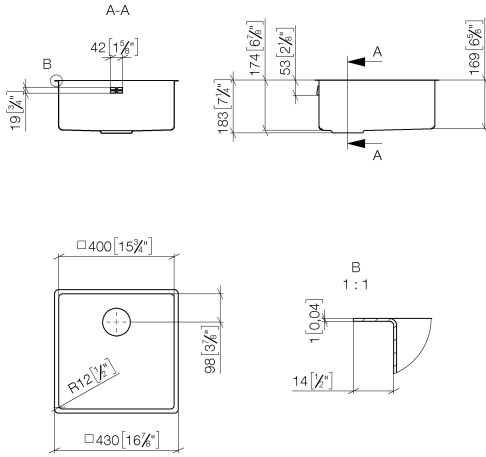

Required miscellaneous

Pop-up waste and overflow closable by hand - Stainless Steel 10 400 003-85
 ● 3½" drain valve closable by hand

Required miscellaneous

Pop-up waste and overflow with knob - Stainless Steel 10 405 003-85
 ● 3½" strainer waste valve

Single sink - Stainless Steel

38 400 003

mm [inches]

Single sink - Stainless Steel

38 400 003

Single sink - Stainless Steel

38 400 003

Spare parts list

No.	Item Number	Name	Quantity used	Delivery time
	10 410 003-85	Pop-up waste and overflow with electronic control - Stainless Steel	3	2