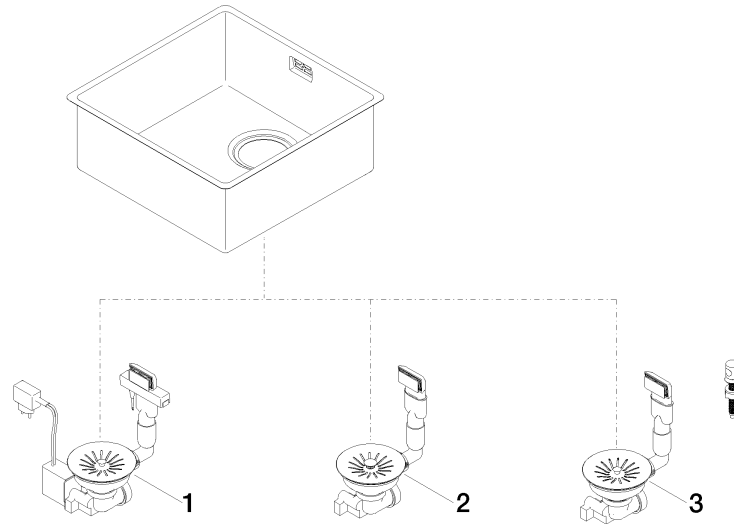

Drain and overflow set not included in the scope of supply. See Required miscellaneous.

Required miscellaneous

Pop-up waste and overflow with electronic control - Stainless Steel 10 410 003-85
 ● 3½" electronic drain valve (TouchFlow)

Required miscellaneous

Pop-up waste and overflow closable by hand - Stainless Steel 10 400 003-85
 ● 3½" drain valve closable by hand

Required miscellaneous

Pop-up waste and overflow with knob - Stainless Steel 10 405 003-85
 ● 3½" strainer waste valve

Single sink - Stainless Steel

38 400 003

mm [inches]

Single sink - Stainless Steel

38 400 003

Single sink - Stainless Steel

38 400 003

Spare parts list

No.	Item Number	Name	Quantity used	Delivery time
	10 410 003-85	Pop-up waste and overflow with electronic control - Stainless Steel	3	2