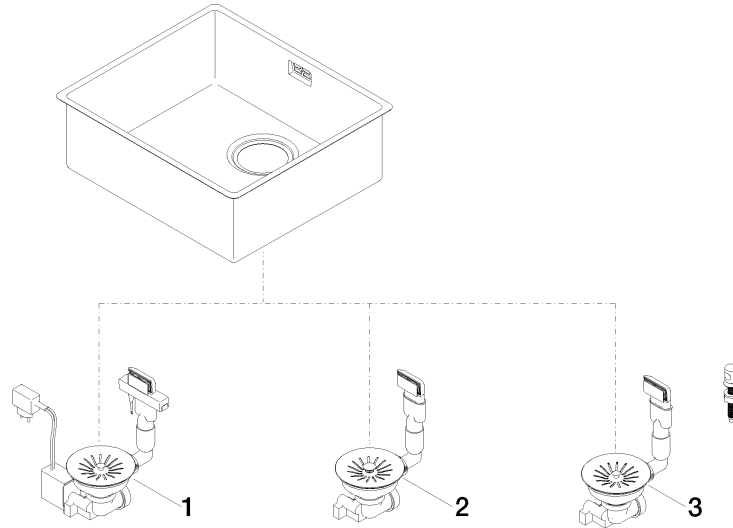

Drain and overflow set not included in the scope of supply. See Required miscellaneous.

Required miscellaneous

Pop-up waste and overflow with electronic control - Stainless Steel 10 410 003-85
 ● 3½" electronic drain valve (TouchFlow)

Single sink - Stainless Steel

38 450 003

mm [inches]

Single sink - Stainless Steel

38 450 003

Single sink - Stainless Steel

38 450 003

Spare parts list

No.	Item Number	Name	Quantity used	Delivery time
	10 410 003-85	Pop-up waste and overflow with electronic control - Stainless Steel	3	2