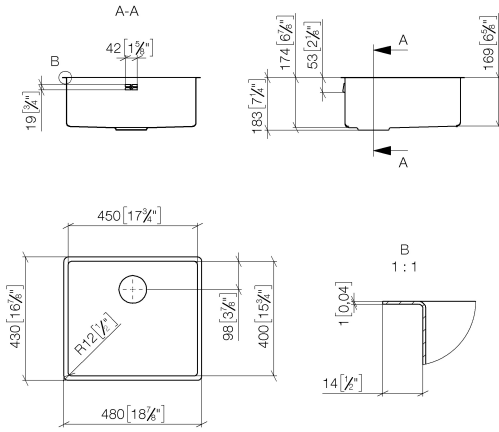

Single sink - Stainless Steel

38 450 003

- under-mounted
 - 450 x 400 mm
 - sink depth 175 mm
 - suitable for base units 500 mm
 - radius 12 mm
- Drain and overflow set not included in the scope of supply. See Required miscellaneous.**

Required miscellaneous

Pop-up waste and overflow closable by hand - Stainless Steel 10 400 003-85
 ● 3½" drain valve closable by hand

Required miscellaneous

Pop-up waste and overflow with knob - Stainless Steel 10 405 003-85
 ● 3½" strainer waste valve

Single sink - Stainless Steel

38 450 003

mm [inches]

Single sink - Stainless Steel

38 450 003

Single sink - Stainless Steel

38 450 003

Spare parts list

No.	Item Number	Name	Quantity used	Delivery time
	10 410 003-85	Pop-up waste and overflow with electronic control - Stainless Steel	3	2