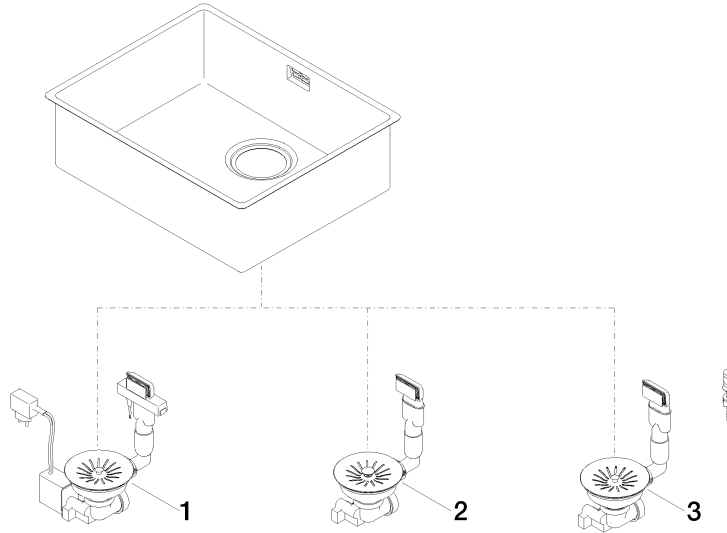

## Single sink - Stainless Steel

---

38 500 003

- under-mounted
- 500 x 400 mm
- sink depth 175 mm
- suitable for base units 550 mm
- radius 12 mm

Drain and overflow set not included in the scope of supply. See Required miscellaneous.

**Single sink - Stainless Steel**

38 500 003

mm [inches]

**Single sink - Stainless Steel**

38 500 003

**Spare parts list**

No.	Item Number	Name	Quantity used	Delivery time
1	10 410 003-85	Pop-up waste and overflow with electronic control - Stainless Steel	1	-
Spare part can no longer be ordered, please order the replacement item				
2	10 400 003-85	Pop-up waste and overflow closable by hand - Stainless Steel	1	-
Spare part can no longer be ordered, please order the replacement item				
3	10 405 003-85	Pop-up waste and overflow with knob - Stainless Steel	1	-
Spare part can no longer be ordered, please order the replacement item				