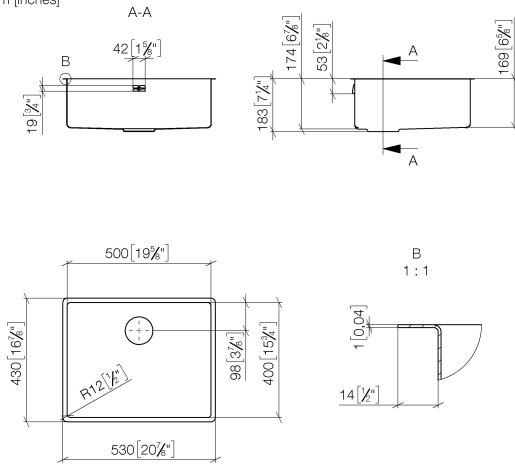

## Single sink - Stainless Steel

---

38 500 003

- under-mounted
- 500 x 400 mm
- sink depth 175 mm
- suitable for base units 550 mm
- radius 12 mm

Drain and overflow set not included in the scope of supply. See Required miscellaneous.

**Single sink - Stainless Steel**

38 500 003

mm [inches]

**Single sink - Stainless Steel**

38 500 003

**Spare parts list**

No.	Item Number	Name	Quantity used	Delivery time
1	10 410 003-85	Pop-up waste and overflow with electronic control - Stainless Steel	1	-
Spare part can no longer be ordered, please order the replacement item				
2	10 400 003-85	Pop-up waste and overflow closable by hand - Stainless Steel	1	-
Spare part can no longer be ordered, please order the replacement item				
3	10 405 003-85	Pop-up waste and overflow with knob - Stainless Steel	1	-
Spare part can no longer be ordered, please order the replacement item				