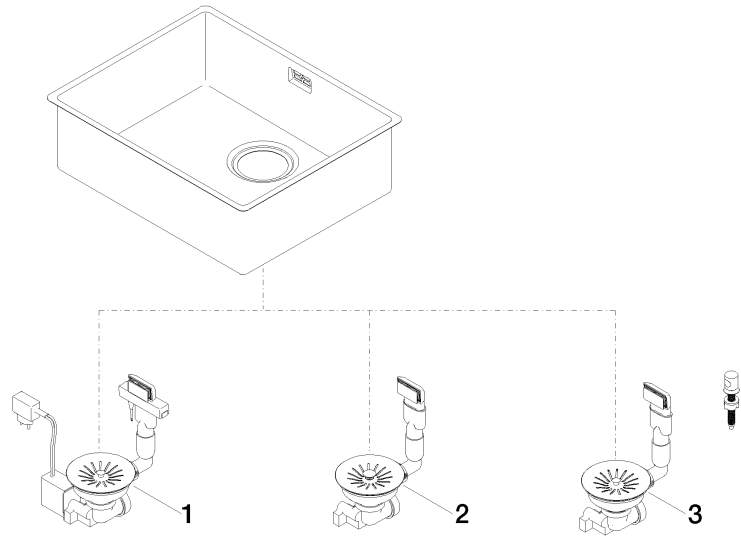

Single sink - Stainless Steel

38 550 003