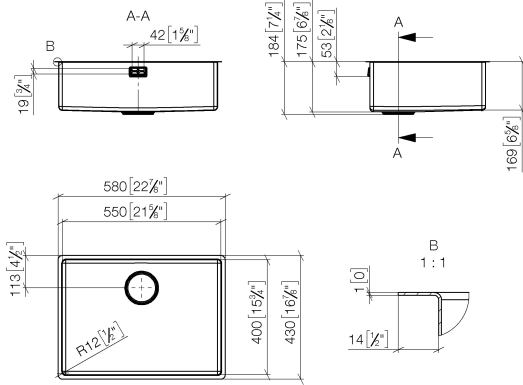

### Required miscellaneous

---

**Pop-up waste and overflow with knob - Stainless Steel** 10 405 003-85  
● 3½" strainer waste valve

# Single sink - Stainless Steel

38 550 003

mm [inches]  
M 1:10