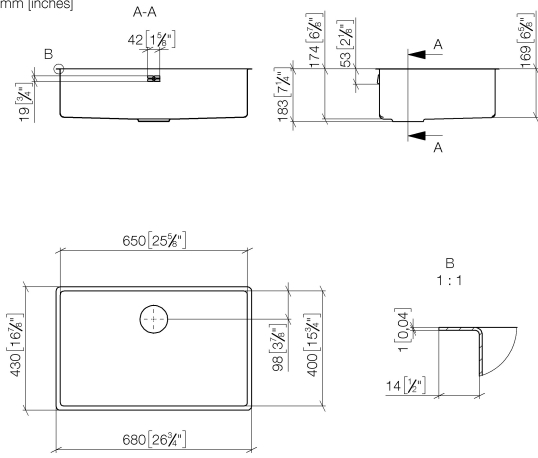

### Required miscellaneous

---

**Pop-up waste and overflow with knob - Stainless Steel** 10 405 003-85  
 ● 3½" strainer waste valve

# Single sink - Stainless Steel

38 650 003

mm [inches]