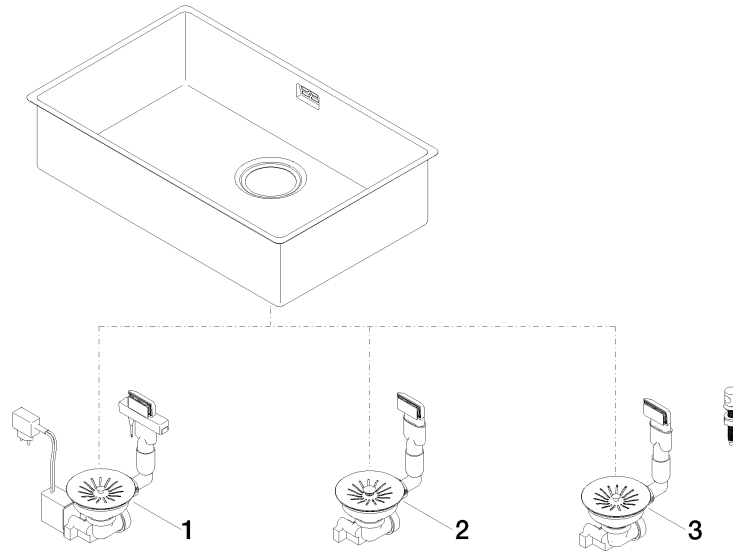

Single sink - Stainless Steel

38 650 003