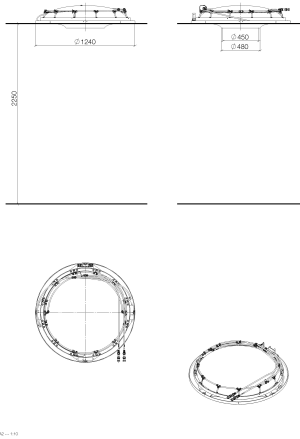

RAINMOON Rain panel - Matte White

41 610 979

- exposed trim parts
 - Rain panel with 2 different spray modes
 - AQUACIRCLE RAIN: Circular rain curtain, max. flow rate 6.8 l/min (at 3 bar)
 - TEMPEST RAIN: Natural rain, max. flow rate 5 l/min (at 3 bar)
 - Matt white cover, RAL 9003
 - Indirect mood lighting, warm white LED light strip 2700K
 - Outer diameter 1240 mm, opening diameter 450 mm
 - with anti-scale system
 - Weight 22.5 kg
 - Protection rating IP67
 - Control elements not included among the items supplied
- Rain panel cover for adaptation to ceiling colour available in all RAL colours, price and delivery time on request**

Rain panel cover for adaptation to ceiling colour available in all RAL colours, price and delivery time on request

Required miscellaneous

RAINMOON Concealed ceiling installation box - 35 610 970 90

- Ceiling installation enclosure 1356 x 1356 x 290 mm
- concealed rough parts
- Opening diameter 1252 mm
- min. recess depth 290 mm

RAINMOON Rain panel - Matte White

41 610 979

Flow rate chart

Codes & Standards

DIN 4109

ISO 3822

Ü-Zeichen

RAINMOON Rain panel - Matte White

No.	Item Number	Name	Quantity used	Delivery time
	90 10 01 183 00 90	lamp	61	2