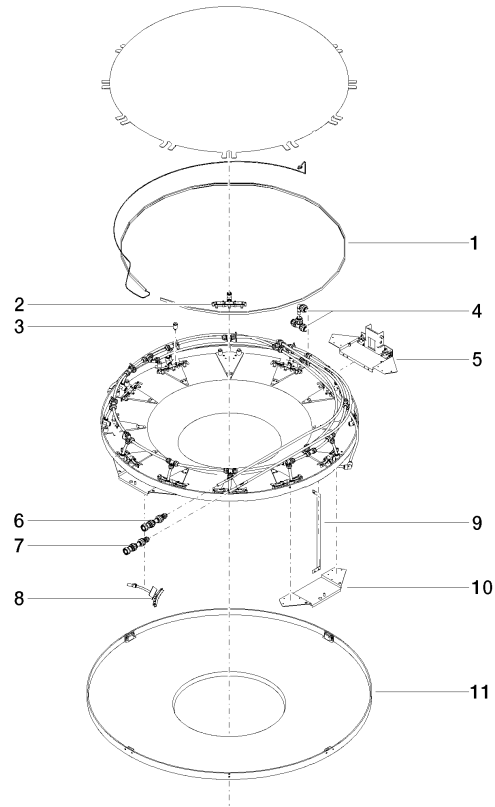

RAINMOON Rain panel - Matte White

41 610 979