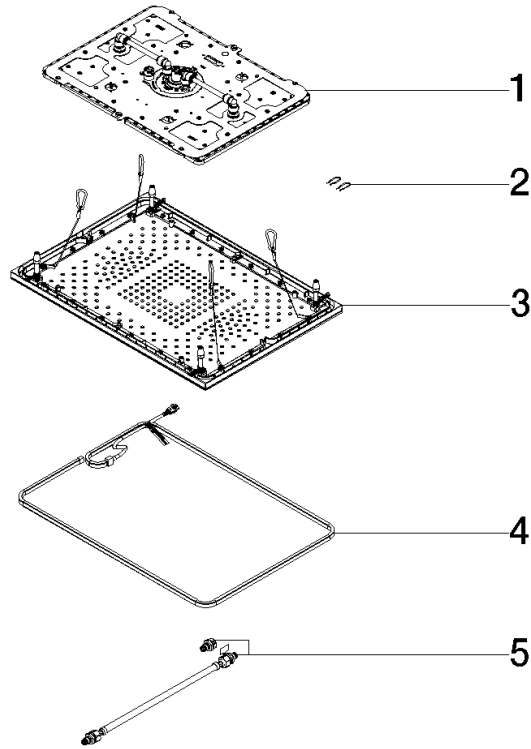

SERENITY SKY Rain panel for recessed ceiling installation with light - Brushed Bronze

41 771 979 Product version from 9/1/2024

Spare parts list

No.	Item Number	Name	Quantity used	Delivery time
1	90 12 01 095 02 90	shower	1	-
Spare part can no longer be ordered, please order the replacement item				
2	91 16 02 053 00 90	holder	1	2
3	90 12 05 106 00-42	cover	1	30
4	90 10 01 263 00 90	electronic accessories	1	2
5	90 30 04 033 00 90	hose	1	2