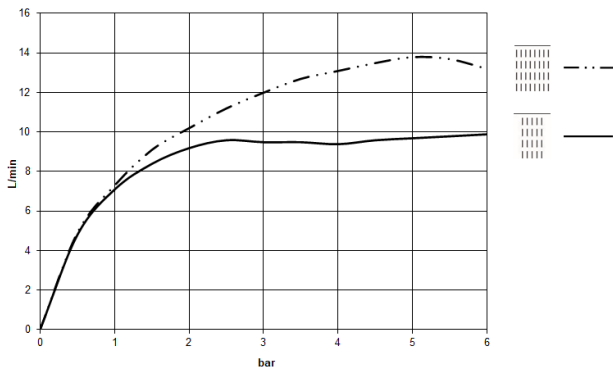

Flow rate chart