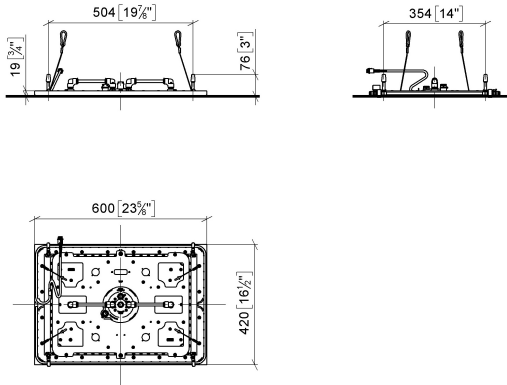

SERENITY SKY Rain panel for recessed ceiling installation with light - Brushed Bronze

41 771 979 Product version from 9/1/2024
mm [inches]
1:10