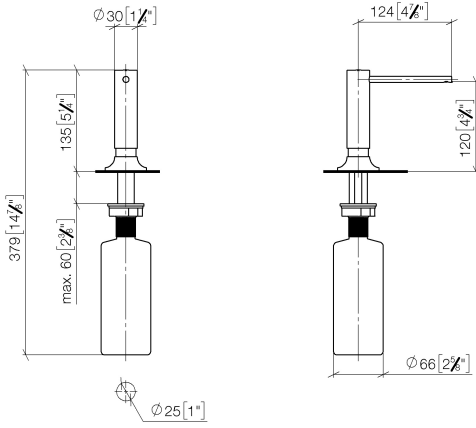

82 434 809

- 140mm projection
- 500 ml bottle
- can be filled from the top
- rotating pump head
- height 124 mm
- rosette Ø 55 mm
- hole diameter 25 mm

	Brushed Platinum	82 434 809-06
	Chrome	82 434 809-00
	Platinum	82 434 809-08
	Durabress (23kt Gold)	82 434 809-09
	Dark Chrome	82 434 809-19
	Brushed Durabress (23kt Gold)	82 434 809-28
	Matte Black	82 434 809-33
	Brushed Champagne (22kt Gold)	82 434 809-46
	Champagne (22kt Gold)	82 434 809-47
	Brushed Chrome	82 434 809-93
	Brushed Dark Platinum	82 434 809-99

82 434 809

mm [inches]

82 434 809

Product version from 7/1/2023

Parts for other finishes can be found here: [Chrome](#)

VAIA Dispenser with rosette - Brushed Platinum

VAIA

82 434 809

Spare parts list

Product version from 7/1/2023

No.	Item Number	Name	Quantity used	Delivery time
	90 10 10 534 00-06	dispenser	6	10