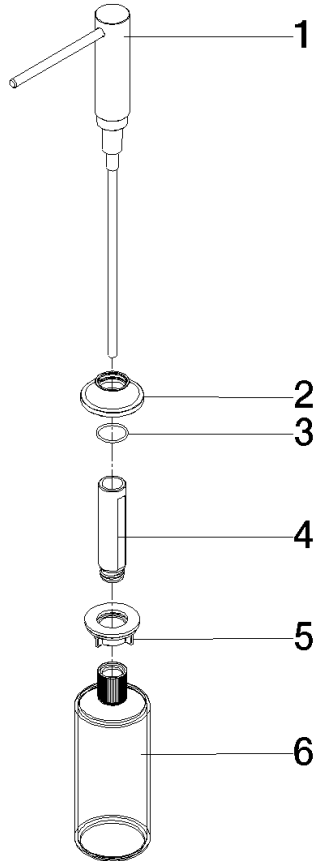

82 434 809

- 140mm projection
- 500 ml bottle
- can be filled from the top
- rotating pump head
- height 124 mm
- rosette Ø 55 mm
- hole diameter 25 mm

	Brushed Platinum	82 434 809-06
	Chrome	82 434 809-00
	Platinum	82 434 809-08
	Durabress (23kt Gold)	82 434 809-09
	Dark Chrome	82 434 809-19
	Brushed Durabress (23kt Gold)	82 434 809-28
	Matte Black	82 434 809-33
	Brushed Champagne (22kt Gold)	82 434 809-46
	Champagne (22kt Gold)	82 434 809-47
	Brushed Chrome	82 434 809-93
	Brushed Dark Platinum	82 434 809-99

82 434 809

mm [inches]

82 434 809

Product version from 7/1/2023

Parts for other finishes can be found here: [Chrome](#)

VAIA Dispenser with rosette - Brushed Platinum

VAIA

82 434 809

Spare parts list

Product version from 7/1/2023

No.	Item Number	Name	Quantity used	Delivery time
	90 10 10 534 00-06	dispenser	6	10