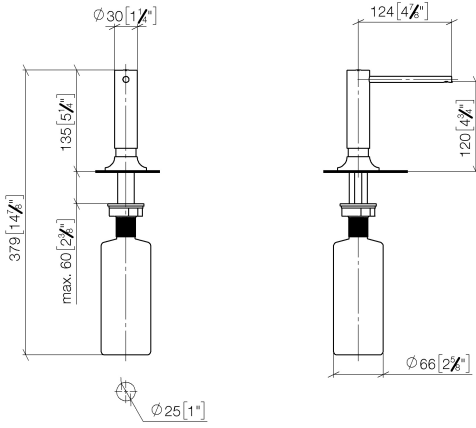

82 434 809

- 140mm projection
- 500 ml bottle
- can be filled from the top
- rotating pump head
- height 124 mm
- rosette Ø 55 mm
- hole diameter 25 mm

	Platinum	82 434 809-08
	Chrome	82 434 809-00
	Brushed Platinum	82 434 809-06
	Durabress (23kt Gold)	82 434 809-09
	Dark Chrome	82 434 809-19
	Brushed Durabress (23kt Gold)	82 434 809-28
	Matte Black	82 434 809-33
	Brushed Champagne (22kt Gold)	82 434 809-46
	Champagne (22kt Gold)	82 434 809-47
	Brushed Chrome	82 434 809-93
	Brushed Dark Platinum	82 434 809-99

82 434 809

mm [inches]

82 434 809

**Product version from 7/1/2023**

Parts for other finishes can be found here: Chrome

VAIA Dispenser with rosette - Platinum

VAIA

82 434 809

**Spare parts list**

**Product version from 7/1/2023**

No.	Item Number	Name	Quantity used	Delivery time
	90 10 10 534 00-08	dispenser	6	40