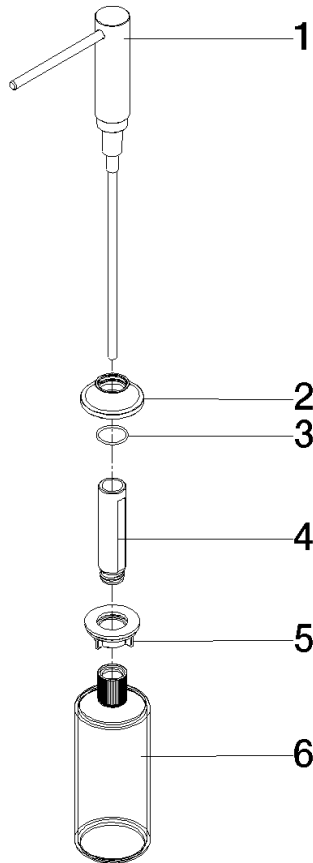

82 434 809

- 140mm projection
- 500 ml bottle
- can be filled from the top
- rotating pump head
- height 124 mm
- rosette Ø 55 mm
- hole diameter 25 mm

	Platinum	82 434 809-08
	Chrome	82 434 809-00
	Brushed Platinum	82 434 809-06
	Durabress (23kt Gold)	82 434 809-09
	Dark Chrome	82 434 809-19
	Brushed Durabress (23kt Gold)	82 434 809-28
	Matte Black	82 434 809-33
	Brushed Champagne (22kt Gold)	82 434 809-46
	Champagne (22kt Gold)	82 434 809-47
	Brushed Chrome	82 434 809-93
	Brushed Dark Platinum	82 434 809-99

82 434 809

mm [inches]

82 434 809

**Product version from 7/1/2023**

Parts for other finishes can be found here: Chrome

VAIA Dispenser with rosette - Platinum

VAIA

82 434 809

**Spare parts list**

**Product version from 7/1/2023**

No.	Item Number	Name	Quantity used	Delivery time
	90 10 10 534 00-08	dispenser	6	40