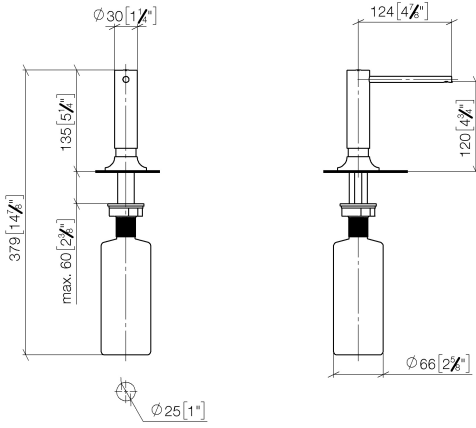

82 434 809

- 140mm projection
- 500 ml bottle
- can be filled from the top
- rotating pump head
- height 124 mm
- rosette Ø 55 mm
- hole diameter 25 mm

	Matte Black	82 434 809-33
	Chrome	82 434 809-00
	Brushed Platinum	82 434 809-06
	Platinum	82 434 809-08
	Durabress (23kt Gold)	82 434 809-09
	Dark Chrome	82 434 809-19
	Brushed Durabress (23kt Gold)	82 434 809-28
	Brushed Champagne (22kt Gold)	82 434 809-46
	Champagne (22kt Gold)	82 434 809-47
	Brushed Chrome	82 434 809-93
	Brushed Dark Platinum	82 434 809-99

82 434 809

mm [inches]

82 434 809

Product version from 7/1/2023

Parts for other finishes can be found here: [Chrome](#)

VAIA Dispenser with rosette - Matte Black

VAIA

82 434 809

Spare parts list

Product version from 7/1/2023

No.	Item Number	Name	Quantity used	Delivery time
	90 10 10 534 00-33	dispenser	6	30