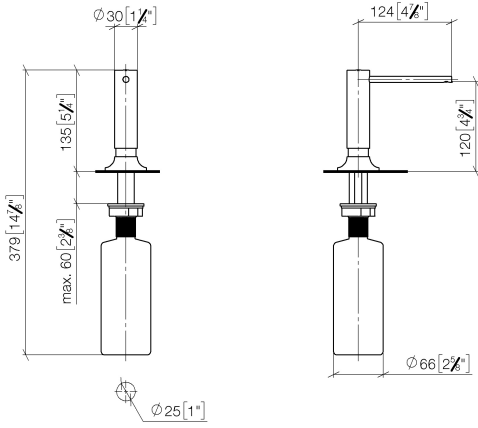

82 434 809

- 140mm projection
- 500 ml bottle
- can be filled from the top
- rotating pump head
- height 124 mm
- rosette Ø 55 mm
- hole diameter 25 mm

	Brushed Champagne (22kt Gold)	82 434 809-46
	Chrome	82 434 809-00
	Brushed Platinum	82 434 809-06
	Platinum	82 434 809-08
	Durabress (23kt Gold)	82 434 809-09
	Dark Chrome	82 434 809-19
	Brushed Durabress (23kt Gold)	82 434 809-28
	Matte Black	82 434 809-33
	Champagne (22kt Gold)	82 434 809-47
	Brushed Chrome	82 434 809-93
	Brushed Dark Platinum	82 434 809-99

82 434 809

mm [inches]

82 434 809

Product version from 7/1/2023

Parts for other finishes can be found here: Chrome

VAIA Dispenser with rosette - Brushed Champagne (22kt Gold)

VAIA

82 434 809

Spare parts list

Product version from 7/1/2023

No.	Item Number	Name	Quantity used	Delivery time
	90 10 10 534 00-46	dispenser	6	30