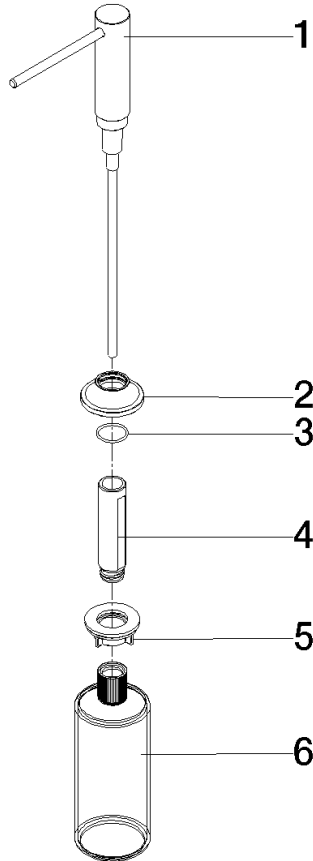

82 434 809

- 140mm projection
- 500 ml bottle
- can be filled from the top
- rotating pump head
- height 124 mm
- rosette Ø 55 mm
- hole diameter 25 mm

	Brushed Champagne (22kt Gold)	82 434 809-46
	Chrome	82 434 809-00
	Brushed Platinum	82 434 809-06
	Platinum	82 434 809-08
	Durabress (23kt Gold)	82 434 809-09
	Dark Chrome	82 434 809-19
	Brushed Durabress (23kt Gold)	82 434 809-28
	Matte Black	82 434 809-33
	Champagne (22kt Gold)	82 434 809-47
	Brushed Chrome	82 434 809-93
	Brushed Dark Platinum	82 434 809-99

82 434 809

mm [inches]

82 434 809

Product version from 7/1/2023

Parts for other finishes can be found here: Chrome

VAIA Dispenser with rosette - Brushed Champagne (22kt Gold)

VAIA

82 434 809

Spare parts list

Product version from 7/1/2023

No.	Item Number	Name	Quantity used	Delivery time
	90 10 10 534 00-46	dispenser	6	30