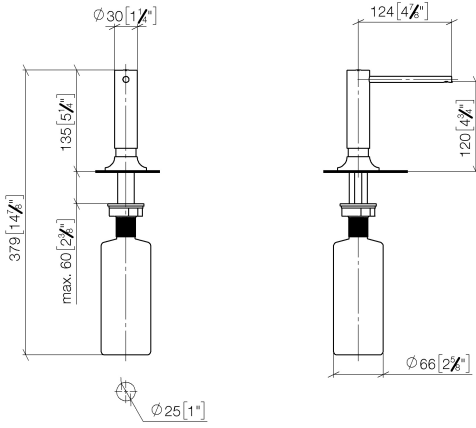

82 434 809

- 140mm projection
- 500 ml bottle
- can be filled from the top
- rotating pump head
- height 124 mm
- rosette Ø 55 mm
- hole diameter 25 mm

	Champagne (22kt Gold)	82 434 809-47
	Chrome	82 434 809-00
	Brushed Platinum	82 434 809-06
	Platinum	82 434 809-08
	Durabrand (23kt Gold)	82 434 809-09
	Dark Chrome	82 434 809-19
	Brushed Durabrand (23kt Gold)	82 434 809-28
	Matte Black	82 434 809-33
	Brushed Champagne (22kt Gold)	82 434 809-46
	Brushed Chrome	82 434 809-93
	Brushed Dark Platinum	82 434 809-99

82 434 809

mm [inches]

82 434 809

Product version from 7/1/2023

Parts for other finishes can be found here: Chrome

VAIA Dispenser with rosette - Champagne (22kt Gold)

VAIA

82 434 809

Spare parts list

Product version from 7/1/2023

No.	Item Number	Name	Quantity used	Delivery time
	90 10 10 534 00-47	dispenser	6	30