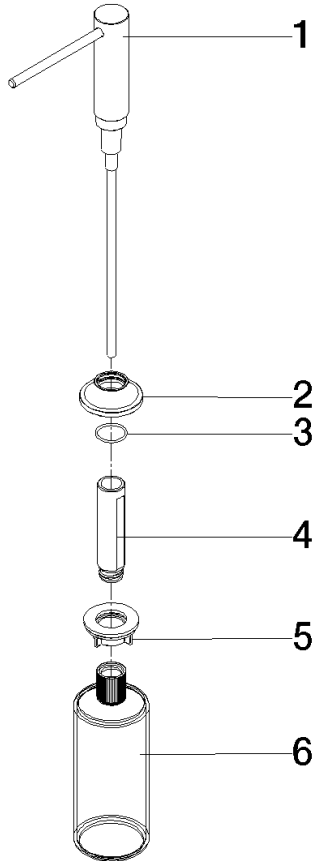

82 434 809

- 140mm projection
- 500 ml bottle
- can be filled from the top
- rotating pump head
- height 124 mm
- rosette Ø 55 mm
- hole diameter 25 mm

	Champagne (22kt Gold)	82 434 809-47
	Chrome	82 434 809-00
	Brushed Platinum	82 434 809-06
	Platinum	82 434 809-08
	Durabrand (23kt Gold)	82 434 809-09
	Dark Chrome	82 434 809-19
	Brushed Durabrand (23kt Gold)	82 434 809-28
	Matte Black	82 434 809-33
	Brushed Champagne (22kt Gold)	82 434 809-46
	Brushed Chrome	82 434 809-93
	Brushed Dark Platinum	82 434 809-99

82 434 809

mm [inches]

82 434 809

Product version from 7/1/2023

Parts for other finishes can be found here: Chrome

VAIA Dispenser with rosette - Champagne (22kt Gold)

VAIA

82 434 809

Spare parts list

Product version from 7/1/2023

No.	Item Number	Name	Quantity used	Delivery time
	90 10 10 534 00-47	dispenser	6	30