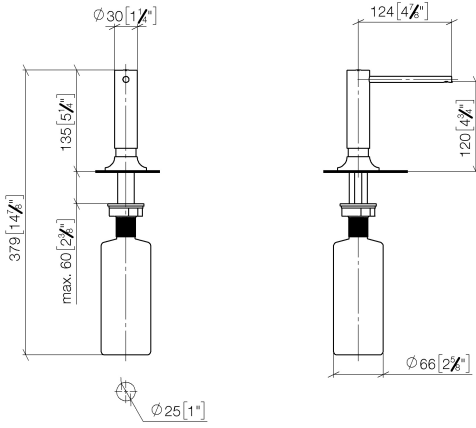

82 434 809

- 140mm projection
- 500 ml bottle
- can be filled from the top
- rotating pump head
- height 124 mm
- rosette Ø 55 mm
- hole diameter 25 mm

	Brushed Chrome	82 434 809-93
	Chrome	82 434 809-00
	Brushed Platinum	82 434 809-06
	Platinum	82 434 809-08
	Durabress (23kt Gold)	82 434 809-09
	Dark Chrome	82 434 809-19
	Brushed Durabress (23kt Gold)	82 434 809-28
	Matte Black	82 434 809-33
	Brushed Champagne (22kt Gold)	82 434 809-46
	Champagne (22kt Gold)	82 434 809-47
	Brushed Dark Platinum	82 434 809-99

82 434 809

mm [inches]

82 434 809

Product version from 7/1/2023

Parts for other finishes can be found here: Chrome

VAIA Dispenser with rosette - Brushed Chrome

VAIA

82 434 809

Spare parts list

Product version from 7/1/2023

No.	Item Number	Name	Quantity used	Delivery time
	90 10 10 534 00-93	dispenser	6	20