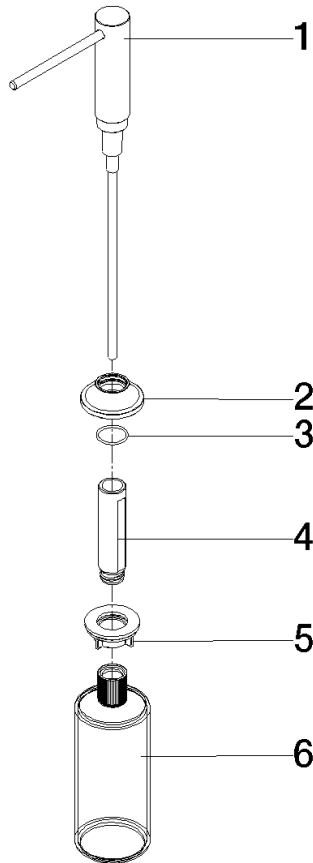

82 434 809

- 140mm projection
- 500 ml bottle
- can be filled from the top
- rotating pump head
- height 124 mm
- rosette Ø 55 mm
- hole diameter 25 mm

	Brushed Chrome	82 434 809-93
	Chrome	82 434 809-00
	Brushed Platinum	82 434 809-06
	Platinum	82 434 809-08
	Durabress (23kt Gold)	82 434 809-09
	Dark Chrome	82 434 809-19
	Brushed Durabress (23kt Gold)	82 434 809-28
	Matte Black	82 434 809-33
	Brushed Champagne (22kt Gold)	82 434 809-46
	Champagne (22kt Gold)	82 434 809-47
	Brushed Dark Platinum	82 434 809-99

82 434 809

mm [inches]

82 434 809

Product version from 7/1/2023

Parts for other finishes can be found here: Chrome

VAIA Dispenser with rosette - Brushed Chrome

VAIA

82 434 809

Spare parts list

Product version from 7/1/2023

No.	Item Number	Name	Quantity used	Delivery time
	90 10 10 534 00-93	dispenser	6	20