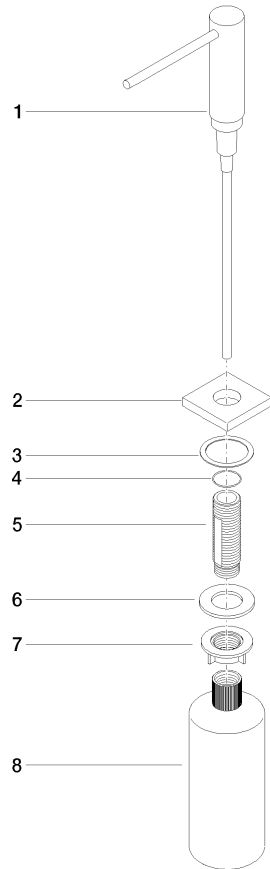

Dispenser with rosette - Chrome

LOT

82 439 970

- 124mm projection
- 500 ml bottle
- can be filled from the top
- rotating pump head
- height 124 mm
- hole diameter 25 mm
- individual rosette 55 x 55 mm

Fits LOT

	Chrome	82 439 970-00
	Brushed Platinum	82 439 970-06
	Platinum	82 439 970-08
	Durabness (23kt Gold)	82 439 970-09
	Dark Chrome	82 439 970-19
	Brushed Durabness (23kt Gold)	82 439 970-28
	Brushed Champagne (22kt Gold)	82 439 970-46
	Champagne (22kt Gold)	82 439 970-47
	Brushed Chrome	82 439 970-93
	Brushed Dark Platinum	82 439 970-99

Dispenser with rosette - Chrome

LOT

82 439 970

mm [inches]

82 439 970

Parts for other finishes can be found here: [Brushed](#) [Platinum](#)

Spare parts list

No.	Item Number	Name	Quantity used	Delivery time
1	90 10 10 538 00-00	dispenser	1	10
2	08 27 97 505-00	rosette	1	10
3	08 10 10 624 90	disc	1	2
4	09 14 10 151 90	seal	1	2
5	08 10 10 527 90	holder	1	2
6	09 14 05 014 90	seal	1	2
7	08 10 10 517 90	nut	1	2
8	90 10 10 603 00 90	container	1	2