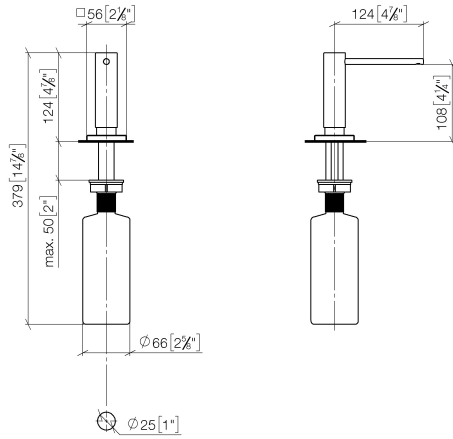

## Dispenser with rosette - Brushed Durabronz (23kt Gold)

---

82 439 970 Product version from 4/1/2025

- 124mm projection
- 500 ml bottle
- can be filled from the top
- rotating pump head
- height 124 mm
- hole diameter 25 mm
- individual rosette 55 x 55 mm

Fits LOT

	Brushed Durabronz (23kt Gold)	82 439 970-28
	Brushed Champagne (22kt Gold)	82 439 970-46

---

## Dispenser with rosette - Brushed Durabronz (23kt Gold)

82 439 970 Product version from 4/1/2025

mm [inches]

### Spare parts list

No.	Item Number	Name	Quantity used	Delivery time
1	90 10 10 538 00-28	dispenser	1	40
2	08 27 97 505-28	rosette	1	20
3	08 10 10 624 90	disc	1	2
4	09 14 10 151 90	seal	1	2
5	08 10 10 527 90	holder	1	2
6	09 14 05 014 90	seal	1	2
7	08 10 10 517 90	nut	1	2
8	90 10 10 603 00 90	container	1	2