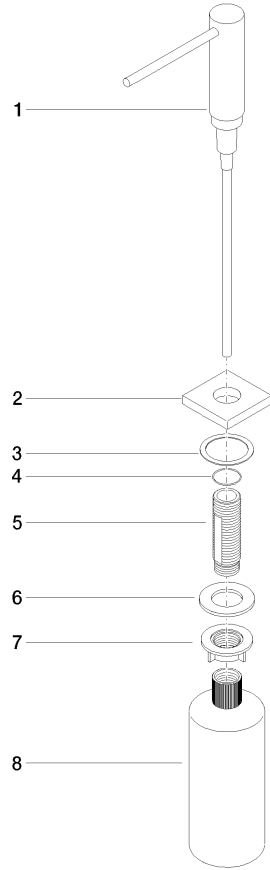

## Dispenser with rosette - Brushed Durabronz (23kt Gold)

---

82 439 970 Product version from 4/1/2025

- 124mm projection
- 500 ml bottle
- can be filled from the top
- rotating pump head
- height 124 mm
- hole diameter 25 mm
- individual rosette 55 x 55 mm

Fits LOT

	Brushed Durabronz (23kt Gold)	82 439 970-28
	Brushed Champagne (22kt Gold)	82 439 970-46

---

## Dispenser with rosette - Brushed Durabronz (23kt Gold)

82 439 970 Product version from 4/1/2025

mm [inches]

### Spare parts list

No.	Item Number	Name	Quantity used	Delivery time
1	90 10 10 538 00-28	dispenser	1	40
2	08 27 97 505-28	rosette	1	20
3	08 10 10 624 90	disc	1	2
4	09 14 10 151 90	seal	1	2
5	08 10 10 527 90	holder	1	2
6	09 14 05 014 90	seal	1	2
7	08 10 10 517 90	nut	1	2
8	90 10 10 603 00 90	container	1	2