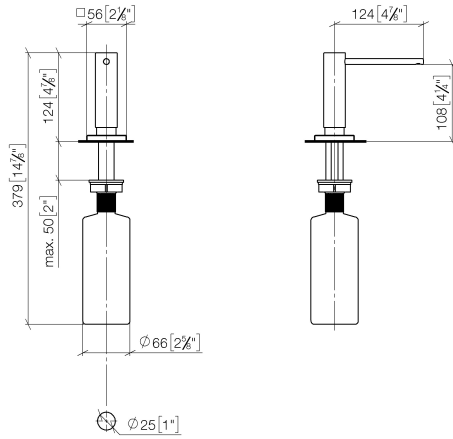

Dispenser with rosette - Brushed Champagne (22kt Gold)

82 439 970 Product version from 4/1/2025

- 124mm projection
- 500 ml bottle
- can be filled from the top
- rotating pump head
- height 124 mm
- hole diameter 25 mm
- individual rosette 55 x 55 mm

Fits LOT

Dispenser with rosette - Brushed Champagne (22kt Gold)

82 439 970 Product version from 4/1/2025

mm [inches]

Dispenser with rosette - Brushed Champagne (22kt Gold)

82 439 970 Product version from 4/1/2025

Spare parts list

| No. | Item Number | Name | Quantity used | Delivery time |
|-----|--------------------|-----------|---------------|---------------|
| 1 | 90 10 10 538 00-46 | dispenser | 1 | 50 |
| 2 | 08 27 97 505-46 | rosette | 1 | 30 |
| 3 | 08 10 10 624 90 | disc | 1 | 2 |
| 4 | 09 14 10 151 90 | seal | 1 | 2 |
| 5 | 08 10 10 527 90 | holder | 1 | 2 |
| 6 | 09 14 05 014 90 | seal | 1 | 2 |
| 7 | 08 10 10 517 90 | nut | 1 | 2 |
| 8 | 90 10 10 603 00 90 | container | 1 | 2 |