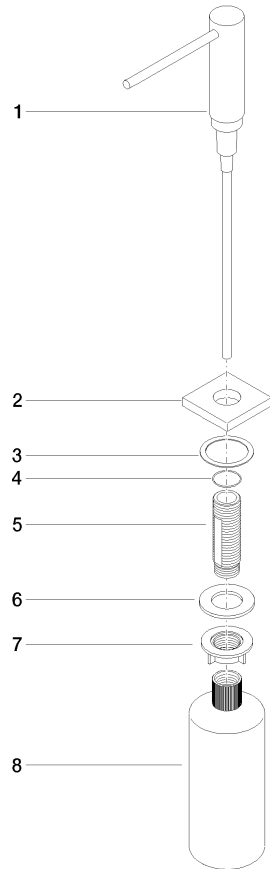

Dispenser with rosette - Brushed Champagne (22kt Gold)

82 439 970 Product version from 4/1/2025

- 124mm projection
- 500 ml bottle
- can be filled from the top
- rotating pump head
- height 124 mm
- hole diameter 25 mm
- individual rosette 55 x 55 mm

Fits LOT

Dispenser with rosette - Brushed Champagne (22kt Gold)

82 439 970 Product version from 4/1/2025

mm [inches]

Dispenser with rosette - Brushed Champagne (22kt Gold)

82 439 970 Product version from 4/1/2025

Spare parts list

| No. | Item Number | Name | Quantity used | Delivery time |
|-----|--------------------|-----------|---------------|---------------|
| 1 | 90 10 10 538 00-46 | dispenser | 1 | 50 |
| 2 | 08 27 97 505-46 | rosette | 1 | 30 |
| 3 | 08 10 10 624 90 | disc | 1 | 2 |
| 4 | 09 14 10 151 90 | seal | 1 | 2 |
| 5 | 08 10 10 527 90 | holder | 1 | 2 |
| 6 | 09 14 05 014 90 | seal | 1 | 2 |
| 7 | 08 10 10 517 90 | nut | 1 | 2 |
| 8 | 90 10 10 603 00 90 | container | 1 | 2 |