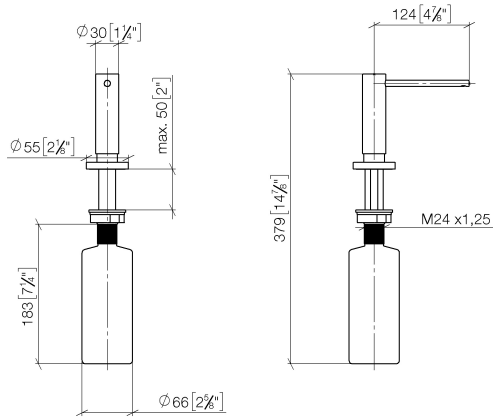

Dispenser with rosette - Chrome

82 444 970 Product version from 10/1/2024

- 124mm projection
- 500 ml bottle
- can be filled from the top
- rotating pump head
- height 124 mm
- rosette Ø 55 mm
- hole diameter 25 mm

Fits ELIO, ENO, MEM, META SQUARE, SYNC, TARA
and TARA ULTRA

Dispenser with rosette - Chrome

82 444 970 Product version from 10/1/2024

mm [inches]

Dispenser with rosette - Chrome

82 444 970 Product version from 10/1/2024

Spare parts list

No.	Item Number	Name	Quantity used	Delivery time
1	90 10 10 538 00-00	dispenser	1	30
2	90 27 97 506 00-00	rosette	1	10
3	09 14 10 151 90	seal	1	2
4	08 10 10 527 90	holder	1	2
5	05 23 10 001 00 90	fixing set	1	2
6	90 10 10 603 00 90	container	1	2