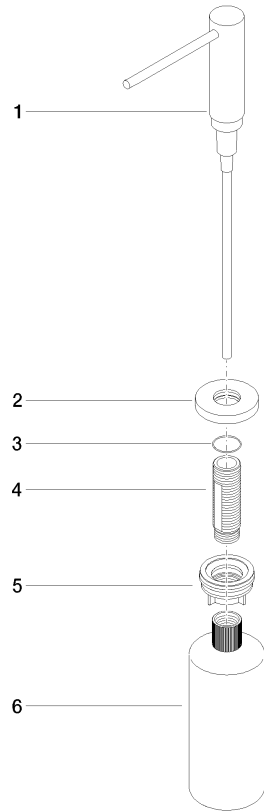

Dispenser with rosette - Chrome

82 444 970 Product version from 10/1/2024

- 124mm projection
- 500 ml bottle
- can be filled from the top
- rotating pump head
- height 124 mm
- rosette Ø 55 mm
- hole diameter 25 mm

Fits ELIO, ENO, MEM, META SQUARE, SYNC, TARA
and TARA ULTRA

Dispenser with rosette - Chrome

82 444 970 Product version from 10/1/2024

mm [inches]

Dispenser with rosette - Chrome

82 444 970 Product version from 10/1/2024

Spare parts list

No.	Item Number	Name	Quantity used	Delivery time
1	90 10 10 538 00-00	dispenser	1	30
2	90 27 97 506 00-00	rosette	1	10
3	09 14 10 151 90	seal	1	2
4	08 10 10 527 90	holder	1	2
5	05 23 10 001 00 90	fixing set	1	2
6	90 10 10 603 00 90	container	1	2