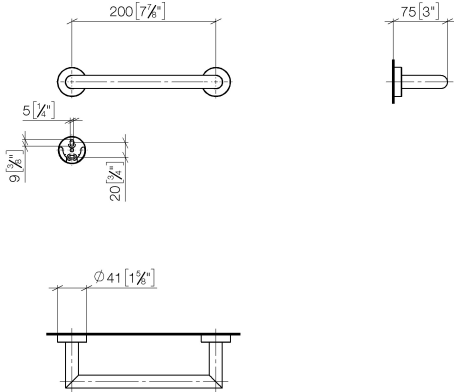

## Bath grip - Brushed Platinum

83 020 979 Product version from 7/1/2023

- gauge 200 mm
- width 240mm
- height 40 mm
- rosette Ø 40 mm
- 75mm projection

	Brushed Platinum	83 020 979-06
	Chrome	83 020 979-00
	Dark Chrome	83 020 979-19
	Light Gold	83 020 979-26
	Brushed Light Gold	83 020 979-27
	Matte Black	83 020 979-33
	Brushed Bronze	83 020 979-42
	Brushed Champagne (22kt Gold)	83 020 979-46
	Champagne (22kt Gold)	83 020 979-47
	Brushed Chrome	83 020 979-93
	Brushed Dark Platinum	83 020 979-99

## Bath grip - Brushed Platinum

83 020 979 Product version from 7/1/2023

mm [inches]

### Spare parts list

No.	Item Number	Name	Quantity used	Delivery time
1	05 28 22 545 00-06	holder	1	10
2	08 27 97 502-06	rosette	2	10
3	08 30 11 517 90	ring	2	2
4	08 17 97 560 90	holder	2	2
5	05 30 31 025 00 90	fixing set	2	2
6	08 17 97 501 07	holder	2	2