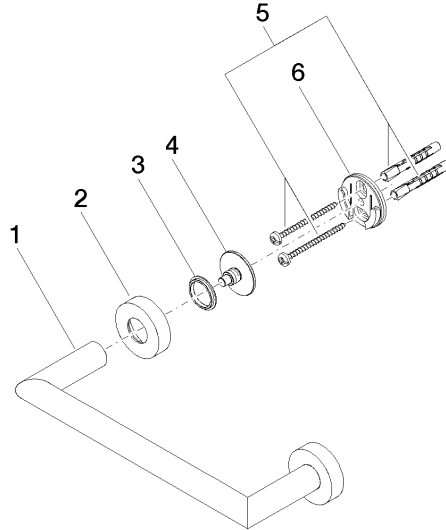

## Bath grip - Brushed Platinum

83 020 979 Product version from 7/1/2023

- gauge 200 mm
- width 240mm
- height 40 mm
- rosette Ø 40 mm
- 75mm projection

	Brushed Platinum	83 020 979-06
	Chrome	83 020 979-00
	Dark Chrome	83 020 979-19
	Light Gold	83 020 979-26
	Brushed Light Gold	83 020 979-27
	Matte Black	83 020 979-33
	Brushed Bronze	83 020 979-42
	Brushed Champagne (22kt Gold)	83 020 979-46
	Champagne (22kt Gold)	83 020 979-47
	Brushed Chrome	83 020 979-93
	Brushed Dark Platinum	83 020 979-99

## Bath grip - Brushed Platinum

83 020 979 Product version from 7/1/2023

mm [inches]

### Spare parts list

No.	Item Number	Name	Quantity used	Delivery time
1	05 28 22 545 00-06	holder	1	10
2	08 27 97 502-06	rosette	2	10
3	08 30 11 517 90	ring	2	2
4	08 17 97 560 90	holder	2	2
5	05 30 31 025 00 90	fixing set	2	2
6	08 17 97 501 07	holder	2	2