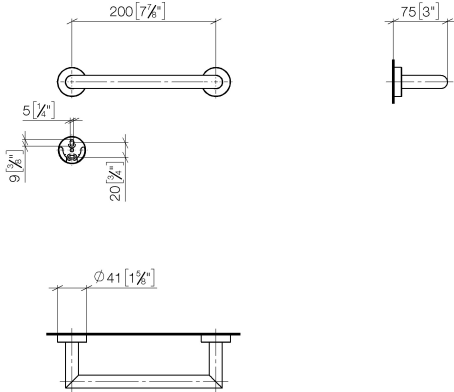

Bath grip - Light Gold

83 020 979 Product version from 7/1/2023

- gauge 200 mm
- width 240mm
- height 40 mm
- rosette Ø 40 mm
- 75mm projection

	Light Gold	83 020 979-26
	Chrome	83 020 979-00
	Brushed Platinum	83 020 979-06
	Dark Chrome	83 020 979-19
	Brushed Light Gold	83 020 979-27
	Matte Black	83 020 979-33
	Brushed Bronze	83 020 979-42
	Brushed Champagne (22kt Gold)	83 020 979-46
	Champagne (22kt Gold)	83 020 979-47
	Brushed Chrome	83 020 979-93
	Brushed Dark Platinum	83 020 979-99

Bath grip - Light Gold

83 020 979 Product version from 7/1/2023

mm [inches]

Bath grip - Light Gold

83 020 979 Product version from 7/1/2023

Parts for other
finishes can be found
here: [Chrome](#)

Spare parts list

No.	Item Number	Name	Quantity used	Delivery time
1	05 28 22 545 00-26	holder	1	60
2	08 27 97 502-26	rosette	2	60
3	08 30 11 517 90	ring	2	2
4	08 17 97 560 90	holder	2	2
5	05 30 31 025 00 90	fixing set	2	2
6	08 17 97 501 07	holder	2	2