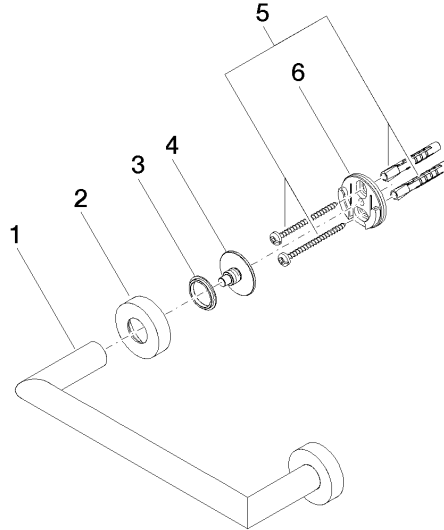

Bath grip - Light Gold

83 020 979 Product version from 7/1/2023

- gauge 200 mm
- width 240mm
- height 40 mm
- rosette Ø 40 mm
- 75mm projection

	Light Gold	83 020 979-26
	Chrome	83 020 979-00
	Brushed Platinum	83 020 979-06
	Dark Chrome	83 020 979-19
	Brushed Light Gold	83 020 979-27
	Matte Black	83 020 979-33
	Brushed Bronze	83 020 979-42
	Brushed Champagne (22kt Gold)	83 020 979-46
	Champagne (22kt Gold)	83 020 979-47
	Brushed Chrome	83 020 979-93
	Brushed Dark Platinum	83 020 979-99

Bath grip - Light Gold

83 020 979 Product version from 7/1/2023

mm [inches]

Bath grip - Light Gold

83 020 979 Product version from 7/1/2023

Parts for other
finishes can be found
here: [Chrome](#)

Spare parts list

No.	Item Number	Name	Quantity used	Delivery time
1	05 28 22 545 00-26	holder	1	60
2	08 27 97 502-26	rosette	2	60
3	08 30 11 517 90	ring	2	2
4	08 17 97 560 90	holder	2	2
5	05 30 31 025 00 90	fixing set	2	2
6	08 17 97 501 07	holder	2	2