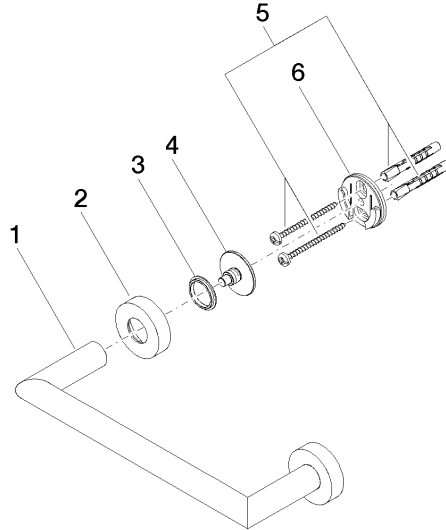

Bath grip - Brushed Light Gold

83 020 979 Product version from 7/1/2023

- gauge 200 mm
- width 240mm
- height 40 mm
- rosette Ø 40 mm
- 75mm projection

	Brushed Light Gold	83 020 979-27
	Chrome	83 020 979-00
	Brushed Platinum	83 020 979-06
	Dark Chrome	83 020 979-19
	Light Gold	83 020 979-26
	Matte Black	83 020 979-33
	Brushed Bronze	83 020 979-42
	Brushed Champagne (22kt Gold)	83 020 979-46
	Champagne (22kt Gold)	83 020 979-47
	Brushed Chrome	83 020 979-93
	Brushed Dark Platinum	83 020 979-99

Bath grip - Brushed Light Gold

83 020 979 Product version from 7/1/2023

mm [inches]

Bath grip - Brushed Light Gold

83 020 979 Product version from 7/1/2023

Parts for other
finishes can be found
here: [Chrome](#)

Spare parts list

No.	Item Number	Name	Quantity used	Delivery time
1	05 28 22 545 00-27	holder	1	60
2	08 27 97 502-27	rosette	2	60
3	08 30 11 517 90	ring	2	2
4	08 17 97 560 90	holder	2	2
5	05 30 31 025 00 90	fixing set	2	2
6	08 17 97 501 07	holder	2	2