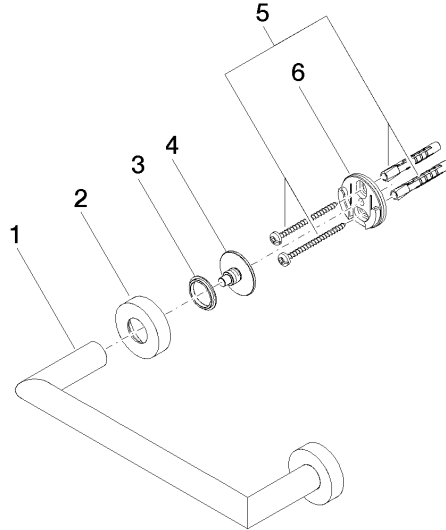

Bath grip - Brushed Bronze

83 020 979 Product version from 7/1/2023

- gauge 200 mm
- width 240mm
- height 40 mm
- rosette Ø 40 mm
- 75mm projection

	Brushed Bronze	83 020 979-42
	Chrome	83 020 979-00
	Brushed Platinum	83 020 979-06
	Dark Chrome	83 020 979-19
	Light Gold	83 020 979-26
	Brushed Light Gold	83 020 979-27
	Matte Black	83 020 979-33
	Brushed Champagne (22kt Gold)	83 020 979-46
	Champagne (22kt Gold)	83 020 979-47
	Brushed Chrome	83 020 979-93
	Brushed Dark Platinum	83 020 979-99

Bath grip - Brushed Bronze

83 020 979 Product version from 7/1/2023

mm [inches]

Bath grip - Brushed Bronze

83 020 979 Product version from 7/1/2023

Parts for other finishes can be found here: [Chrome](#)

Spare parts list

No.	Item Number	Name	Quantity used	Delivery time
1	05 28 22 545 00-42	holder	1	60
2	08 27 97 502-42	rosette	2	60
3	08 30 11 517 90	ring	2	2
4	08 17 97 560 90	holder	2	2
5	05 30 31 025 00 90	fixing set	2	2
6	08 17 97 501 07	holder	2	2