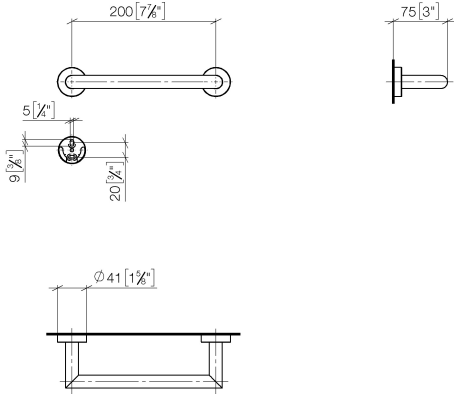

Bath grip - Brushed Bronze

83 020 979 Product version from 7/1/2023

- gauge 200 mm
- width 240mm
- height 40 mm
- rosette Ø 40 mm
- 75mm projection

	Brushed Bronze	83 020 979-42
	Chrome	83 020 979-00
	Brushed Platinum	83 020 979-06
	Dark Chrome	83 020 979-19
	Light Gold	83 020 979-26
	Brushed Light Gold	83 020 979-27
	Matte Black	83 020 979-33
	Brushed Champagne (22kt Gold)	83 020 979-46
	Champagne (22kt Gold)	83 020 979-47
	Brushed Chrome	83 020 979-93
	Brushed Dark Platinum	83 020 979-99

Bath grip - Brushed Bronze

83 020 979 Product version from 7/1/2023

mm [inches]

Bath grip - Brushed Bronze

83 020 979 Product version from 7/1/2023

Parts for other finishes can be found here: [Chrome](#)

Spare parts list

No.	Item Number	Name	Quantity used	Delivery time
1	05 28 22 545 00-42	holder	1	60
2	08 27 97 502-42	rosette	2	60
3	08 30 11 517 90	ring	2	2
4	08 17 97 560 90	holder	2	2
5	05 30 31 025 00 90	fixing set	2	2
6	08 17 97 501 07	holder	2	2