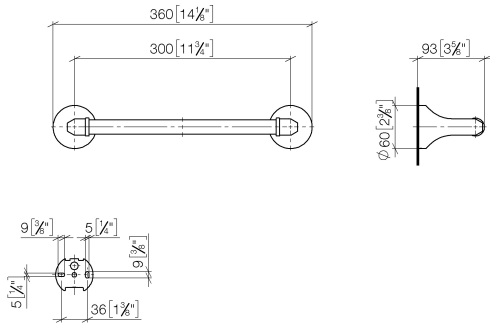

83 030 361

- gauge 300 mm
- width 360mm
- height 60 mm
- rosette Ø 60 mm
- 90mm projection

	Chrome	83 030 361-00
	Brushed Platinum	83 030 361-06
	Platinum	83 030 361-08
	Durabronze (23kt Gold)	83 030 361-09
	Brushed Durabronze (23kt Gold)	83 030 361-28
	Brushed Dark Platinum	83 030 361-99

Recommended miscellaneous

MADISON Mounting for towel bar/tumbler mounting on two sides - 12 358 970 90
 •for towel bar mounting plus towel bar mounting on back.

83 030 361

mm [inches]

83 030 361

Spare parts list

No.	Item Number	Name	Quantity used	Delivery time
1	05 17 97 507 00 90	fixing set	2	2
2	04 31 11 140 00 90	pin	2	2