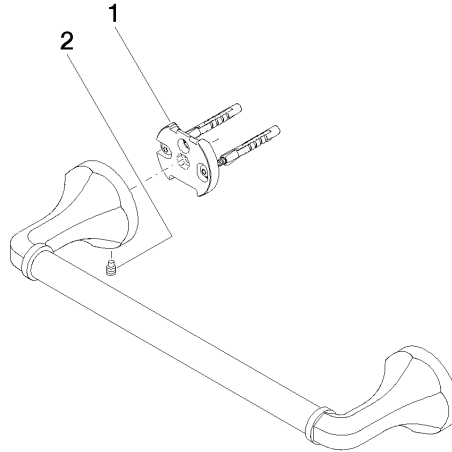

83 030 361

- gauge 300 mm
- width 360mm
- height 60 mm
- rosette Ø 60 mm
- 90mm projection

	Chrome	83 030 361-00
	Brushed Platinum	83 030 361-06
	Platinum	83 030 361-08
	Durabronze (23kt Gold)	83 030 361-09
	Brushed Durabronze (23kt Gold)	83 030 361-28
	Brushed Dark Platinum	83 030 361-99

Recommended miscellaneous

MADISON Mounting for towel bar/tumbler mounting on two sides - 12 358 970 90
 •for towel bar mounting plus towel bar mounting on back.

83 030 361

mm [inches]

83 030 361

Spare parts list

No.	Item Number	Name	Quantity used	Delivery time
1	05 17 97 507 00 90	fixing set	2	2
2	04 31 11 140 00 90	pin	2	2