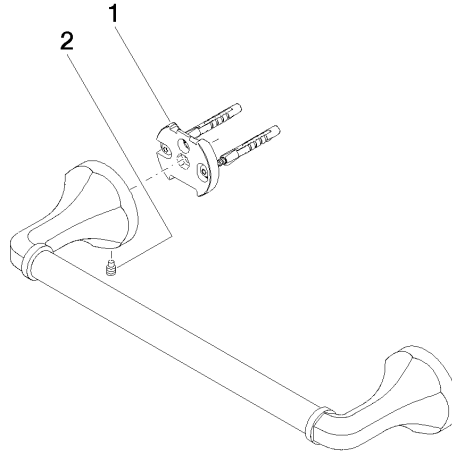

MADISON Bath grip - Durabronss (23kt Gold)

83 030 361 Product version from 7/3/2016

- gauge 300 mm
- width 360mm
- height 60 mm
- rosette Ø 60 mm
- 90mm projection

	Durabronss (23kt Gold)	83 030 361-09
	Chrome	83 030 361-00
	Brushed Platinum	83 030 361-06
	Platinum	83 030 361-08
	Brushed Durabronss (23kt Gold)	83 030 361-28
	Brushed Dark Platinum	83 030 361-99

Recommended miscellaneous

- MADISON Mounting for towel bar/tumbler mounting on two sides -** 12 358 970 90
- for towel bar mounting plus towel bar mounting on back.

MADISON Bath grip - Durabronz (23kt Gold)

83 030 361 Product version from 7/3/2016

mm [inches]

MADISON Bath grip - Durabronze (23kt Gold)

83 030 361 Product version from 7/3/2016

Spare parts list

No.	Item Number	Name	Quantity used	Delivery time
1	05 17 97 507 00 90	fixing set	2	2
2	04 31 11 140 00 90	pin	2	2