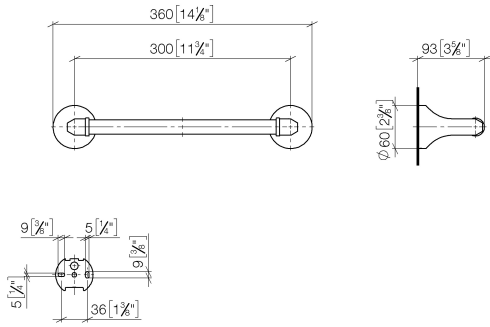

MADISON Bath grip - Durabronss (23kt Gold)

83 030 361 Product version from 7/3/2016

- gauge 300 mm
- width 360mm
- height 60 mm
- rosette Ø 60 mm
- 90mm projection

	Durabronss (23kt Gold)	83 030 361-09
	Chrome	83 030 361-00
	Brushed Platinum	83 030 361-06
	Platinum	83 030 361-08
	Brushed Durabronss (23kt Gold)	83 030 361-28
	Brushed Dark Platinum	83 030 361-99

Recommended miscellaneous

- MADISON Mounting for towel bar/tumbler mounting on two sides -** 12 358 970 90
- for towel bar mounting plus towel bar mounting on back.

MADISON Bath grip - Durabronz (23kt Gold)

83 030 361 Product version from 7/3/2016

mm [inches]

MADISON Bath grip - Durabronze (23kt Gold)

83 030 361 Product version from 7/3/2016

Spare parts list

No.	Item Number	Name	Quantity used	Delivery time
1	05 17 97 507 00 90	fixing set	2	2
2	04 31 11 140 00 90	pin	2	2