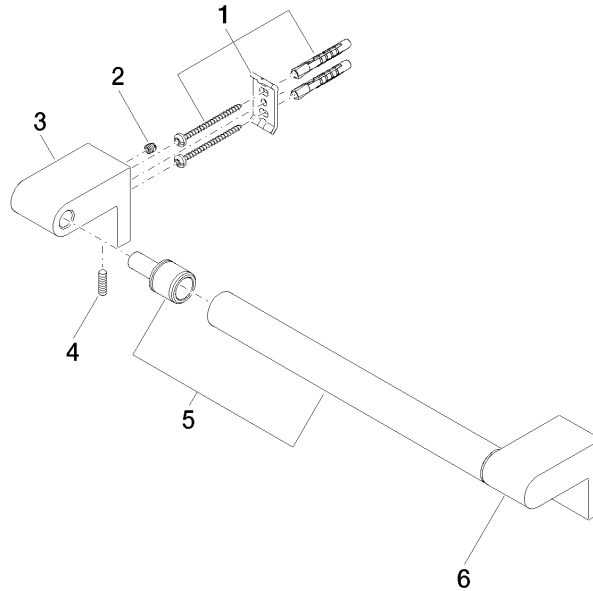

## IMO Bath grip - Dark Chrome

---

83 030 670 Product version from 4/1/2024

- gauge 300 mm
- width 340mm
- height 60 mm
- 73mm projection

	Dark Chrome	83 030 670-19
	Chrome	83 030 670-00
	Brushed Platinum	83 030 670-06
	Matte Black	83 030 670-33
	Brushed Chrome	83 030 670-93

# IMO Bath grip - Dark Chrome

83 030 670 Product version from 4/1/2024

mm [inches]

## IMO Bath grip - Dark Chrome

83 030 670 Product version from 4/1/2024

Parts for other finishes can be found here: [Chrome](#)

### Spare parts list

No.	Item Number	Name	Quantity used	Delivery time
1	05 17 20 736 00 90	fixing set	2	2
2	09 31 11 049 90	pin	2	2
3	08 17 67 500-19	holder	1	60
4	04 31 11 113 00 90	pin	2	2
5	90 28 22 580 00-19	holder	1	-
Spare part can no longer be ordered, please order the replacement item				
6	08 17 67 501-19	holder	1	60