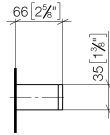

Bath grip - Brushed Durabronz (23kt Gold)

83 030 780

- gauge 185 mm
- width 300mm
- height 35 mm
- 65mm projection

	Brushed Durabronz (23kt Gold)	83 030 780-28
	Chrome	83 030 780-00
	Brushed Platinum	83 030 780-06
	Platinum	83 030 780-08
	Dark Chrome	83 030 780-19
	Brushed Champagne (22kt Gold)	83 030 780-46
	Champagne (22kt Gold)	83 030 780-47
	Brushed Dark Platinum	83 030 780-99

Bath grip - Brushed Durabronz (23kt Gold)

83 030 780

mm [inches]

Bath grip - Brushed Durabronz (23kt Gold)

83 030 780

Parts for other finishes can be found here: [Chrome](#)

Spare parts list

No.	Item Number	Name	Quantity used	Delivery time
1	05 17 20 717 00 90	fixing set	2	2
2	90 31 11 004 00 90	pin	2	2