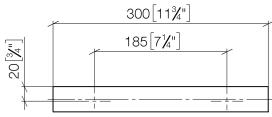

Bath grip - Brushed Durabronz (23kt Gold)

83 030 780

- gauge 185 mm
- width 300mm
- height 35 mm
- 65mm projection

	Brushed Durabronz (23kt Gold)	83 030 780-28
	Chrome	83 030 780-00
	Brushed Platinum	83 030 780-06
	Platinum	83 030 780-08
	Dark Chrome	83 030 780-19
	Brushed Champagne (22kt Gold)	83 030 780-46
	Champagne (22kt Gold)	83 030 780-47
	Brushed Dark Platinum	83 030 780-99

Bath grip - Brushed Durabronz (23kt Gold)

83 030 780

mm [inches]

Bath grip - Brushed Durabronz (23kt Gold)

83 030 780

Parts for other finishes can be found here: [Chrome](#)

Spare parts list

No.	Item Number	Name	Quantity used	Delivery time
1	05 17 20 717 00 90	fixing set	2	2
2	90 31 11 004 00 90	pin	2	2