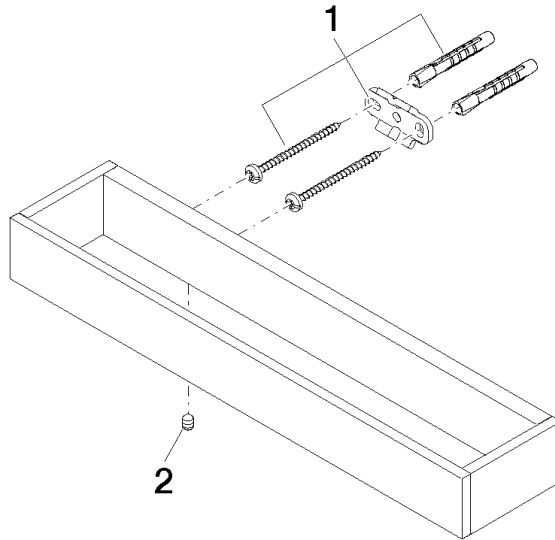

Bath grip - Brushed Durabronz (23kt Gold)

83 030 780

- gauge 185 mm
- width 300mm
- height 35 mm
- 65mm projection

	Brushed Durabronz (23kt Gold)	83 030 780-28
	Chrome	83 030 780-00
	Brushed Platinum	83 030 780-06
	Platinum	83 030 780-08
	Dark Chrome	83 030 780-19
	Brushed Champagne (22kt Gold)	83 030 780-46
	Champagne (22kt Gold)	83 030 780-47
	Brushed Dark Platinum	83 030 780-99

Bath grip - Brushed Durabronz (23kt Gold)

83 030 780

mm [inches]

Bath grip - Brushed Durabronz (23kt Gold)

83 030 780

Parts for other finishes can be found here: [Chrome](#)

Spare parts list

No.	Item Number	Name	Quantity used	Delivery time
1	05 17 20 717 00 90	fixing set	2	2
2	90 31 11 004 00 90	pin	2	2