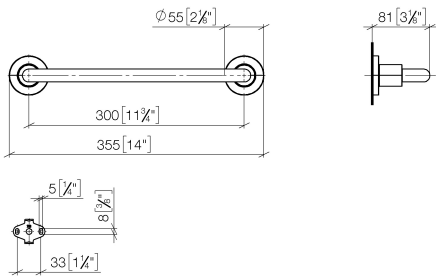

TARA Bath grip - Brushed Champagne (22kt Gold)

83 030 892 Product version from 4/1/2024

- gauge 300 mm
- width 355mm
- height 55 mm
- rosette Ø 55 mm
- 80mm projection

	Brushed Champagne (22kt Gold)	83 030 892-46
	Chrome	83 030 892-00
	Brushed Platinum	83 030 892-06
	Platinum	83 030 892-08
	Dark Chrome	83 030 892-19
	Brushed Durabronze (23kt Gold)	83 030 892-28
	Matte Black	83 030 892-33
	Brushed Bronze	83 030 892-42
	Champagne (22kt Gold)	83 030 892-47
	Brushed Chrome	83 030 892-93
	Brushed Dark Platinum	83 030 892-99

TARA Bath grip - Brushed Champagne (22kt Gold)

83 030 892 Product version from 4/1/2024

mm [inches]

TARA Bath grip - Brushed Champagne (22kt Gold)

83 030 892 Product version from 4/1/2024

Parts for other finishes can be found here: [Chrome](#)

Spare parts list

No.	Item Number	Name	Quantity used	Delivery time
1	05 28 22 587 00-46	holder	1	30
2	08 17 89 505-46	holder	2	30
3	04 31 11 113 00 90	pin	2	2
4	09 30 11 046 90	disc	2	2
5	09 30 30 071 90	screw	2	2
6	05 17 20 739 00 90	fixing set	2	2