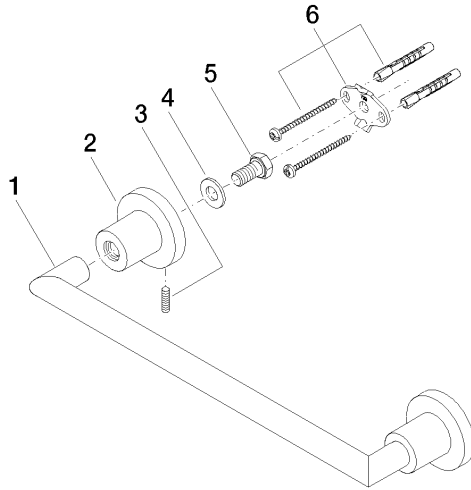

TARA Bath grip - Brushed Champagne (22kt Gold)

83 030 892 Product version from 4/1/2024

- gauge 300 mm
- width 355mm
- height 55 mm
- rosette Ø 55 mm
- 80mm projection

	Brushed Champagne (22kt Gold)	83 030 892-46
	Chrome	83 030 892-00
	Brushed Platinum	83 030 892-06
	Platinum	83 030 892-08
	Dark Chrome	83 030 892-19
	Brushed Durabronze (23kt Gold)	83 030 892-28
	Matte Black	83 030 892-33
	Brushed Bronze	83 030 892-42
	Champagne (22kt Gold)	83 030 892-47
	Brushed Chrome	83 030 892-93
	Brushed Dark Platinum	83 030 892-99

TARA Bath grip - Brushed Champagne (22kt Gold)

83 030 892 Product version from 4/1/2024

mm [inches]

TARA Bath grip - Brushed Champagne (22kt Gold)

83 030 892 Product version from 4/1/2024

Parts for other finishes can be found here: [Chrome](#)

Spare parts list

No.	Item Number	Name	Quantity used	Delivery time
1	05 28 22 587 00-46	holder	1	30
2	08 17 89 505-46	holder	2	30
3	04 31 11 113 00 90	pin	2	2
4	09 30 11 046 90	disc	2	2
5	09 30 30 071 90	screw	2	2
6	05 17 20 739 00 90	fixing set	2	2