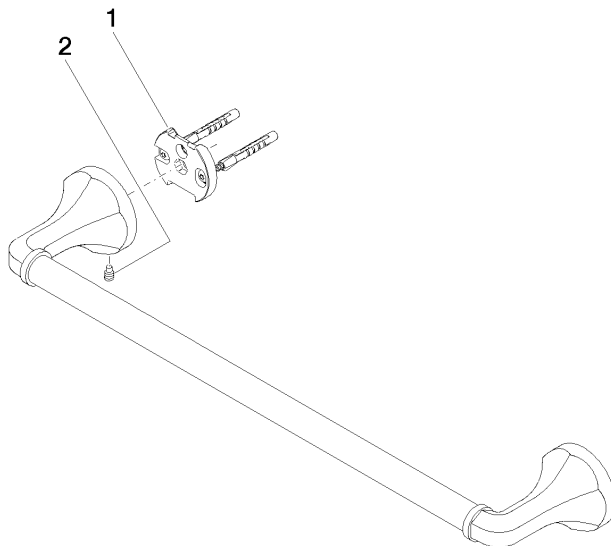

83 045 361

- gauge 450 mm
- width 510mm
- height 60 mm
- rosette Ø 60 mm
- 90mm projection

	Chrome	83 045 361-00
	Brushed Platinum	83 045 361-06
	Platinum	83 045 361-08
	Durabronze (23kt Gold)	83 045 361-09
	Brushed Durabronze (23kt Gold)	83 045 361-28
	Brushed Dark Platinum	83 045 361-99

Recommended miscellaneous

MADISON Mounting for towel bar/tumbler mounting on two sides - 12 358 970 90
 •for towel bar mounting plus towel bar mounting on back.

83 045 361

mm [inches]

83 045 361

Spare parts list

No.	Item Number	Name	Quantity used	Delivery time
1	05 17 97 507 00 90	fixing set	2	2
2	04 31 11 140 00 90	pin	2	2