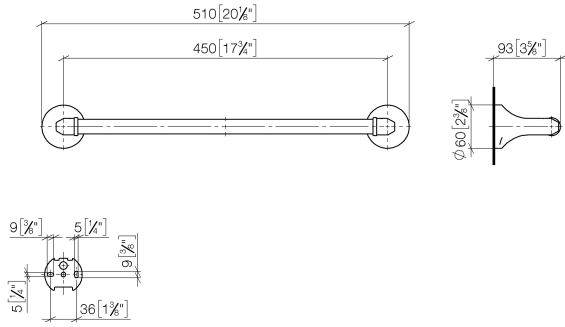

83 045 361

- gauge 450 mm
- width 510mm
- height 60 mm
- rosette Ø 60 mm
- 90mm projection

	Chrome	83 045 361-00
	Brushed Platinum	83 045 361-06
	Platinum	83 045 361-08
	Durabronze (23kt Gold)	83 045 361-09
	Brushed Durabronze (23kt Gold)	83 045 361-28
	Brushed Dark Platinum	83 045 361-99

Recommended miscellaneous

MADISON Mounting for towel bar/tumbler mounting on two sides - 12 358 970 90
 •for towel bar mounting plus towel bar mounting on back.

83 045 361

mm [inches]

83 045 361

Spare parts list

No.	Item Number	Name	Quantity used	Delivery time
1	05 17 97 507 00 90	fixing set	2	2
2	04 31 11 140 00 90	pin	2	2