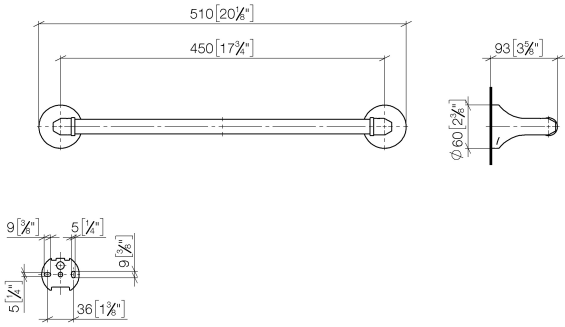

83 045 361

- gauge 450 mm
- width 510mm
- height 60 mm
- rosette Ø 60 mm
- 90mm projection

	Platinum	83 045 361-08
	Chrome	83 045 361-00
	Brushed Platinum	83 045 361-06
	Durabress (23kt Gold)	83 045 361-09
	Brushed Durabress (23kt Gold)	83 045 361-28
	Brushed Dark Platinum	83 045 361-99

Recommended miscellaneous

- MADISON Mounting for towel bar/tumbler mounting on two sides -** 12 358 970 90
- for towel bar mounting plus towel bar mounting on back.

83 045 361

mm [inches]

83 045 361

Product version from 7/3/2016