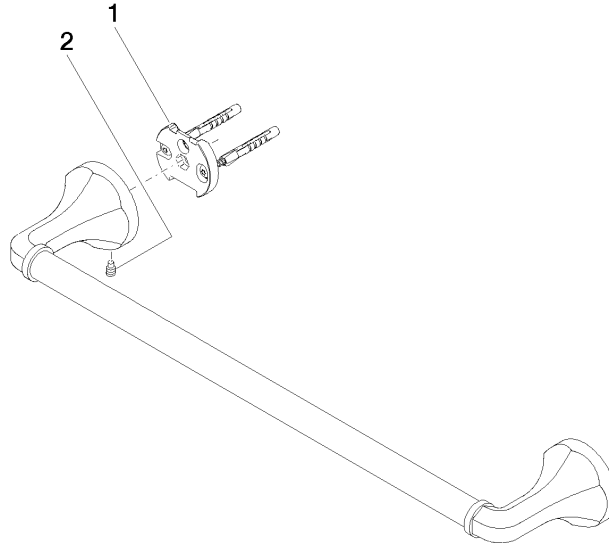

83 045 361

- gauge 450 mm
- width 510mm
- height 60 mm
- rosette Ø 60 mm
- 90mm projection

	Platinum	83 045 361-08
	Chrome	83 045 361-00
	Brushed Platinum	83 045 361-06
	Durabress (23kt Gold)	83 045 361-09
	Brushed Durabress (23kt Gold)	83 045 361-28
	Brushed Dark Platinum	83 045 361-99

Recommended miscellaneous

- MADISON Mounting for towel bar/tumbler mounting on two sides -** 12 358 970 90
- for towel bar mounting plus towel bar mounting on back.

83 045 361

mm [inches]

83 045 361

Product version from 7/3/2016

83 045 361

Spare parts list

Product version from 7/3/2016

No.	Item Number	Name	Quantity used	Delivery time
	05 17 97 507 00 90	fixing set	4	2