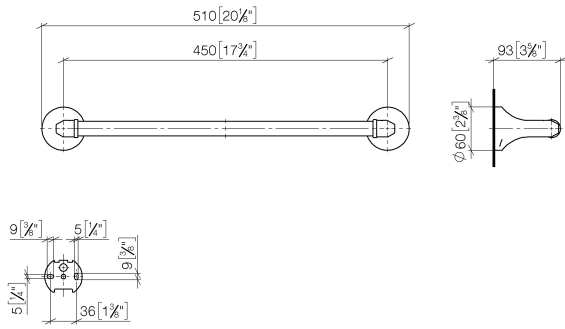

MADISON Towel bar - Durabronz (23kt Gold)

83 045 361 Product version from 7/3/2016

- gauge 450 mm
- width 510mm
- height 60 mm
- rosette Ø 60 mm
- 90mm projection

	Durabronz (23kt Gold)	83 045 361-09
	Chrome	83 045 361-00
	Brushed Platinum	83 045 361-06
	Platinum	83 045 361-08
	Brushed Durabronz (23kt Gold)	83 045 361-28
	Brushed Dark Platinum	83 045 361-99

Recommended miscellaneous

- MADISON Mounting for towel bar/tumbler mounting on two sides -** 12 358 970 90
- for towel bar mounting plus towel bar mounting on back.

MADISON Towel bar - Durabronz (23kt Gold)

83 045 361 Product version from 7/3/2016

mm [inches]

MADISON Towel bar - Durabronz (23kt Gold)

83 045 361 Product version from 7/3/2016

Spare parts list

No.	Item Number	Name	Quantity used	Delivery time
1	05 17 97 507 00 90	fixing set	2	2
2	04 31 11 140 00 90	pin	2	2