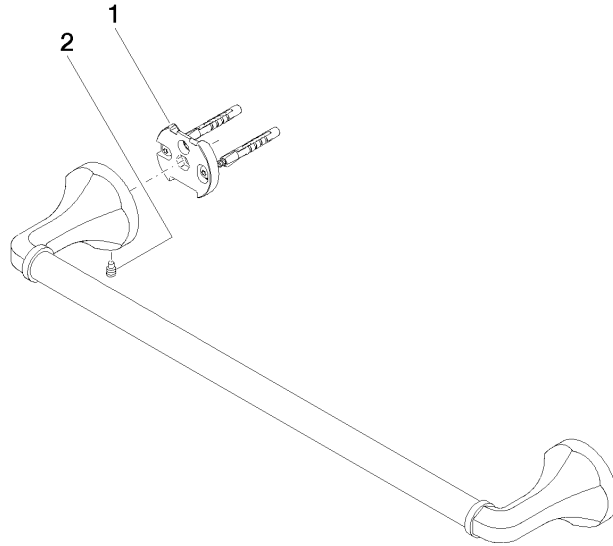

MADISON Towel bar - Durabronz (23kt Gold)

83 045 361 Product version from 7/3/2016

- gauge 450 mm
- width 510mm
- height 60 mm
- rosette Ø 60 mm
- 90mm projection

	Durabronz (23kt Gold)	83 045 361-09
	Chrome	83 045 361-00
	Brushed Platinum	83 045 361-06
	Platinum	83 045 361-08
	Brushed Durabronz (23kt Gold)	83 045 361-28
	Brushed Dark Platinum	83 045 361-99

Recommended miscellaneous

- MADISON Mounting for towel bar/tumbler mounting on two sides -** 12 358 970 90
- for towel bar mounting plus towel bar mounting on back.

MADISON Towel bar - Durabronz (23kt Gold)

83 045 361 Product version from 7/3/2016

mm [inches]

MADISON Towel bar - Durabronz (23kt Gold)

83 045 361 Product version from 7/3/2016

Spare parts list

No.	Item Number	Name	Quantity used	Delivery time
1	05 17 97 507 00 90	fixing set	2	2
2	04 31 11 140 00 90	pin	2	2