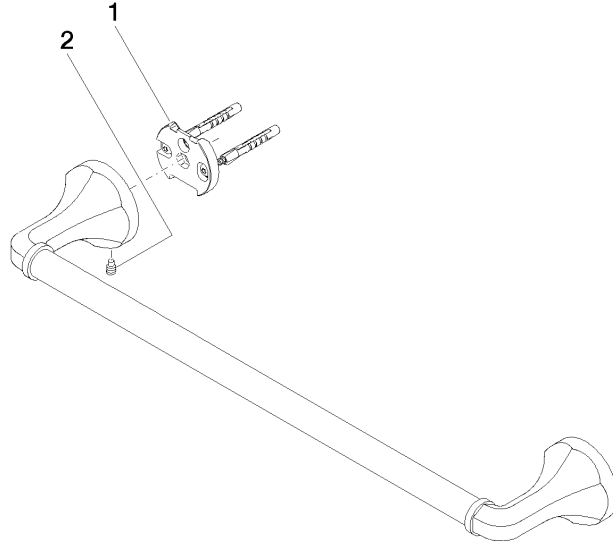

MADISON Towel bar - Brushed Durabronss (23kt Gold)

83 045 361 Product version from 7/3/2016

- gauge 450 mm
- width 510mm
- height 60 mm
- rosette Ø 60 mm
- 90mm projection

	Brushed Durabronss (23kt Gold)	83 045 361-28
	Chrome	83 045 361-00
	Brushed Platinum	83 045 361-06
	Platinum	83 045 361-08
	Durabronss (23kt Gold)	83 045 361-09
	Brushed Dark Platinum	83 045 361-99

MADISON Towel bar - Brushed Durabronz (23kt Gold)

83 045 361 Product version from 7/3/2016

mm [inches]

MADISON Towel bar - Brushed Durabronz (23kt Gold)

83 045 361 Product version from 7/3/2016

Parts for other finishes can be found here: [Chrome](#)

Spare parts list

No.	Item Number	Name	Quantity used	Delivery time
1	05 17 97 507 00 90	fixing set	2	2
2	04 31 11 140 00 90	pin	2	2