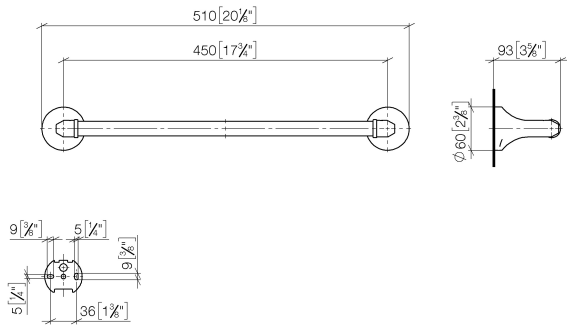

MADISON Towel bar - Brushed Durabronss (23kt Gold)

83 045 361 Product version from 7/3/2016

- gauge 450 mm
- width 510mm
- height 60 mm
- rosette Ø 60 mm
- 90mm projection

	Brushed Durabronss (23kt Gold)	83 045 361-28
	Chrome	83 045 361-00
	Brushed Platinum	83 045 361-06
	Platinum	83 045 361-08
	Durabronss (23kt Gold)	83 045 361-09
	Brushed Dark Platinum	83 045 361-99

MADISON Towel bar - Brushed Durabronz (23kt Gold)

83 045 361 Product version from 7/3/2016

mm [inches]

MADISON Towel bar - Brushed Durabronz (23kt Gold)

83 045 361 Product version from 7/3/2016

Parts for other finishes can be found here: [Chrome](#)

Spare parts list

No.	Item Number	Name	Quantity used	Delivery time
1	05 17 97 507 00 90	fixing set	2	2
2	04 31 11 140 00 90	pin	2	2