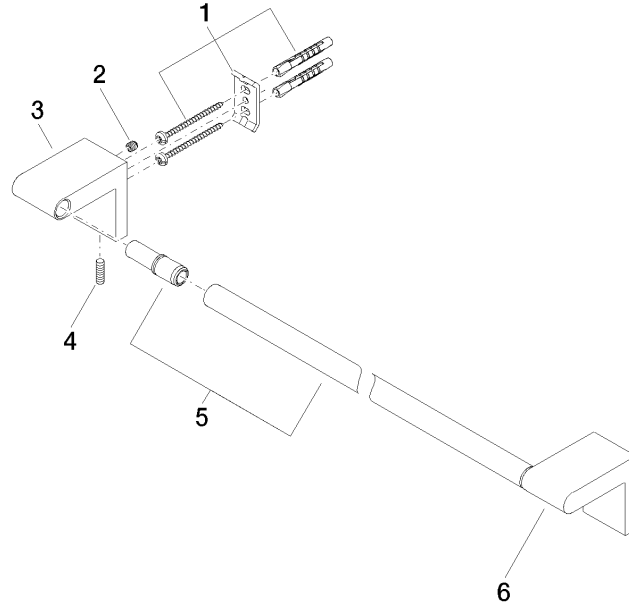

IMO Towel bar - Brushed Platinum

83 045 670 Product version from 4/1/2024

- gauge 450 mm
- width 490mm
- height 60 mm
- 73mm projection

Fits ELIO, ENO, LOT, MEM and TARA ULTRA

	Brushed Platinum	83 045 670-06
	Chrome	83 045 670-00
	Dark Chrome	83 045 670-19
	Matte Black	83 045 670-33
	Brushed Chrome	83 045 670-93

IMO Towel bar - Brushed Platinum

83 045 670 Product version from 4/1/2024

mm [inches]

IMO Towel bar - Brushed Platinum

83 045 670 Product version from 4/1/2024

Parts for other finishes can be found here: [Chrome](#)

Spare parts list

No.	Item Number	Name	Quantity used	Delivery time
1	05 17 20 736 00 90	fixing set	2	2
2	09 31 11 049 90	pin	2	2
3	08 17 67 502-06	holder	1	10
4	04 31 11 113 00 90	pin	2	2
5	90 28 22 651 00-06	holder	1	10
6	08 17 67 503-06	holder	1	10