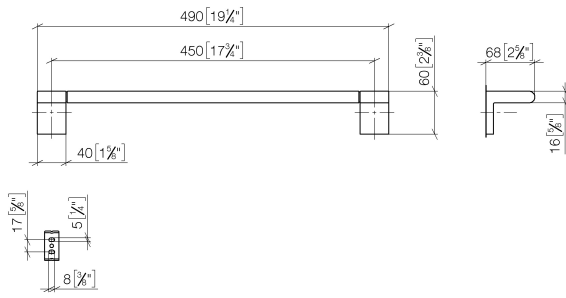

IMO Towel bar - Brushed Platinum

83 045 670 Product version from 4/1/2024

- gauge 450 mm
- width 490mm
- height 60 mm
- 73mm projection

Fits ELIO, ENO, LOT, MEM and TARA ULTRA

	Brushed Platinum	83 045 670-06
	Chrome	83 045 670-00
	Dark Chrome	83 045 670-19
	Matte Black	83 045 670-33
	Brushed Chrome	83 045 670-93

IMO Towel bar - Brushed Platinum

83 045 670 Product version from 4/1/2024

mm [inches]

IMO Towel bar - Brushed Platinum

83 045 670 Product version from 4/1/2024

Parts for other finishes can be found here: [Chrome](#)

Spare parts list

No.	Item Number	Name	Quantity used	Delivery time
1	05 17 20 736 00 90	fixing set	2	2
2	09 31 11 049 90	pin	2	2
3	08 17 67 502-06	holder	1	10
4	04 31 11 113 00 90	pin	2	2
5	90 28 22 651 00-06	holder	1	10
6	08 17 67 503-06	holder	1	10