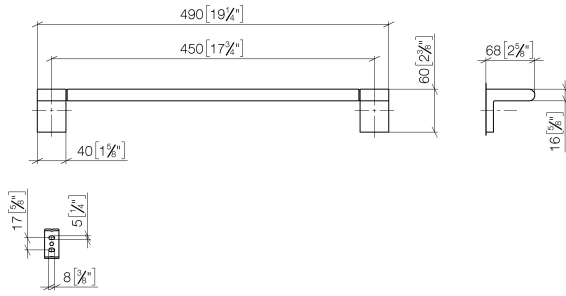

IMO Towel bar - Dark Chrome

83 045 670 Product version from 4/1/2024

- gauge 450 mm
- width 490mm
- height 60 mm
- 73mm projection

Fits ELIO, ENO, LOT, MEM and TARA ULTRA

	Dark Chrome	83 045 670-19
	Chrome	83 045 670-00
	Brushed Platinum	83 045 670-06
	Matte Black	83 045 670-33
	Brushed Chrome	83 045 670-93

IMO Towel bar - Dark Chrome

83 045 670 Product version from 4/1/2024

mm [inches]

IMO Towel bar - Dark Chrome

83 045 670 Product version from 4/1/2024

Parts for other finishes can be found here: [Chrome](#)

Spare parts list

No.	Item Number	Name	Quantity used	Delivery time
1	05 17 20 736 00 90	fixing set	2	2
2	09 31 11 049 90	pin	2	2
3	08 17 67 502-19	holder	1	60
4	04 31 11 113 00 90	pin	2	2
5	90 28 22 651 00-19	holder	1	-
Spare part can no longer be ordered, please order the replacement item				
6	08 17 67 503-19	holder	1	60