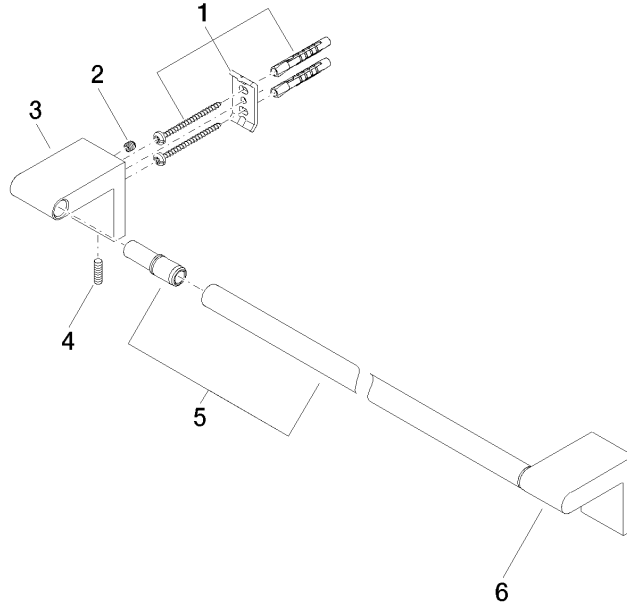

IMO Towel bar - Dark Chrome

83 045 670 Product version from 4/1/2024

- gauge 450 mm
- width 490mm
- height 60 mm
- 73mm projection

Fits ELIO, ENO, LOT, MEM and TARA ULTRA

	Dark Chrome	83 045 670-19
	Chrome	83 045 670-00
	Brushed Platinum	83 045 670-06
	Matte Black	83 045 670-33
	Brushed Chrome	83 045 670-93

IMO Towel bar - Dark Chrome

83 045 670 Product version from 4/1/2024

mm [inches]

IMO Towel bar - Dark Chrome

83 045 670 Product version from 4/1/2024

Parts for other finishes can be found here: [Chrome](#)

Spare parts list

No.	Item Number	Name	Quantity used	Delivery time
1	05 17 20 736 00 90	fixing set	2	2
2	09 31 11 049 90	pin	2	2
3	08 17 67 502-19	holder	1	60
4	04 31 11 113 00 90	pin	2	2
5	90 28 22 651 00-19	holder	1	-
Spare part can no longer be ordered, please order the replacement item				
6	08 17 67 503-19	holder	1	60