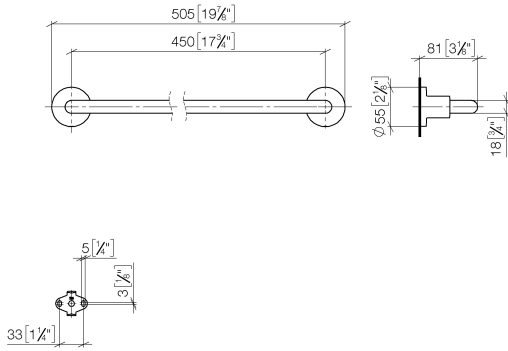

TARA Towel bar - Brushed Bronze

83 045 892 Product version from 4/1/2024

- gauge 450 mm
- width 505mm
- height 55 mm
- rosette Ø 55 mm
- 81mm projection

Fits TARA

	Brushed Bronze	83 045 892-42
	Chrome	83 045 892-00
	Brushed Platinum	83 045 892-06
	Platinum	83 045 892-08
	Dark Chrome	83 045 892-19
	Brushed Durabronze (23kt Gold)	83 045 892-28
	Matte Black	83 045 892-33
	Brushed Champagne (22kt Gold)	83 045 892-46
	Champagne (22kt Gold)	83 045 892-47
	Brushed Chrome	83 045 892-93
	Brushed Dark Platinum	83 045 892-99

TARA Towel bar - Brushed Bronze

83 045 892 Product version from 4/1/2024

mm [inches]

TARA Towel bar - Brushed Bronze

83 045 892 Product version from 4/1/2024

Parts for other finishes can be found here: [Chrome](#)

Spare parts list

No.	Item Number	Name	Quantity used	Delivery time
1	05 28 22 588 00-42	holder	1	60
2	08 17 89 505-42	holder	2	60
3	04 31 11 113 00 90	pin	2	2
4	09 30 11 046 90	disc	2	2
5	09 30 30 071 90	screw	2	2
6	05 17 20 739 00 90	fixing set	2	2