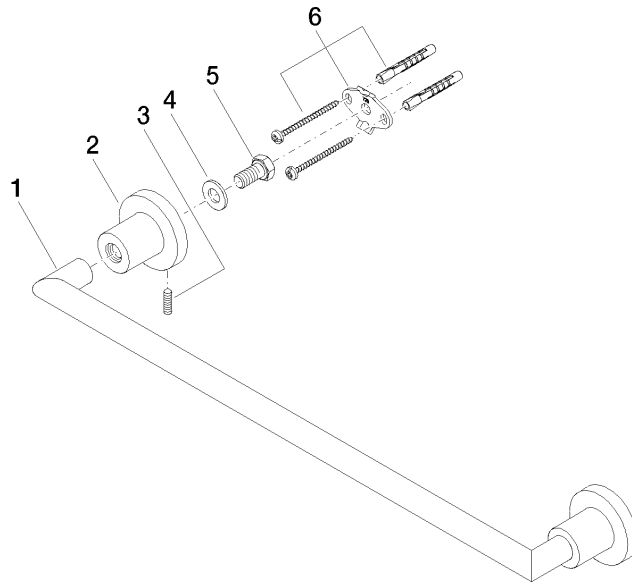

TARA Towel bar - Brushed Bronze

83 045 892 Product version from 4/1/2024

- gauge 450 mm
- width 505mm
- height 55 mm
- rosette Ø 55 mm
- 81mm projection

Fits TARA

	Brushed Bronze	83 045 892-42
	Chrome	83 045 892-00
	Brushed Platinum	83 045 892-06
	Platinum	83 045 892-08
	Dark Chrome	83 045 892-19
	Brushed Durabronze (23kt Gold)	83 045 892-28
	Matte Black	83 045 892-33
	Brushed Champagne (22kt Gold)	83 045 892-46
	Champagne (22kt Gold)	83 045 892-47
	Brushed Chrome	83 045 892-93
	Brushed Dark Platinum	83 045 892-99

TARA Towel bar - Brushed Bronze

83 045 892 Product version from 4/1/2024

mm [inches]

TARA Towel bar - Brushed Bronze

83 045 892 Product version from 4/1/2024

Parts for other finishes can be found here: [Chrome](#)

Spare parts list

No.	Item Number	Name	Quantity used	Delivery time
1	05 28 22 588 00-42	holder	1	60
2	08 17 89 505-42	holder	2	60
3	04 31 11 113 00 90	pin	2	2
4	09 30 11 046 90	disc	2	2
5	09 30 30 071 90	screw	2	2
6	05 17 20 739 00 90	fixing set	2	2