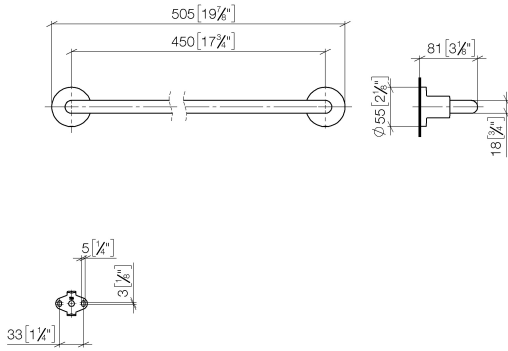

## TARA Towel bar - Brushed Champagne (22kt Gold)

83 045 892 Product version from 4/1/2024

- gauge 450 mm
- width 505mm
- height 55 mm
- rosette Ø 55 mm
- 81mm projection

Fits TARA

	Brushed Champagne (22kt Gold)	83 045 892-46
	Chrome	83 045 892-00
	Brushed Platinum	83 045 892-06
	Platinum	83 045 892-08
	Dark Chrome	83 045 892-19
	Brushed Durabronze (23kt Gold)	83 045 892-28
	Matte Black	83 045 892-33
	Brushed Bronze	83 045 892-42
	Champagne (22kt Gold)	83 045 892-47
	Brushed Chrome	83 045 892-93
	Brushed Dark Platinum	83 045 892-99

## TARA Towel bar - Brushed Champagne (22kt Gold)

83 045 892 Product version from 4/1/2024

mm [inches]

**TARA Towel bar - Brushed Champagne (22kt Gold)**

83 045 892 Product version from 4/1/2024

Parts for other finishes can be found here: [Chrome](#)

**Spare parts list**

No.	Item Number	Name	Quantity used	Delivery time
1	05 28 22 588 00-46	holder	1	30
2	08 17 89 505-46	holder	2	30
3	04 31 11 113 00 90	pin	2	2
4	09 30 11 046 90	disc	2	2
5	09 30 30 071 90	screw	2	2
6	05 17 20 739 00 90	fixing set	2	2