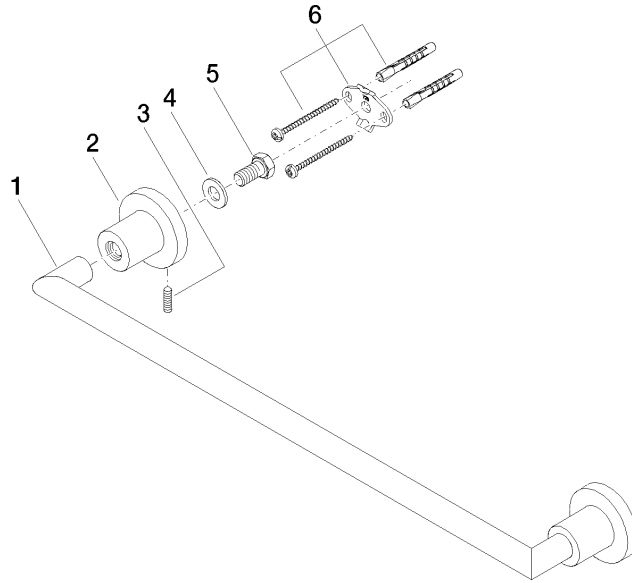

## TARA Towel bar - Brushed Champagne (22kt Gold)

83 045 892 Product version from 4/1/2024

- gauge 450 mm
- width 505mm
- height 55 mm
- rosette Ø 55 mm
- 81mm projection

Fits TARA

	Brushed Champagne (22kt Gold)	83 045 892-46
	Chrome	83 045 892-00
	Brushed Platinum	83 045 892-06
	Platinum	83 045 892-08
	Dark Chrome	83 045 892-19
	Brushed Durabronze (23kt Gold)	83 045 892-28
	Matte Black	83 045 892-33
	Brushed Bronze	83 045 892-42
	Champagne (22kt Gold)	83 045 892-47
	Brushed Chrome	83 045 892-93
	Brushed Dark Platinum	83 045 892-99

## TARA Towel bar - Brushed Champagne (22kt Gold)

83 045 892 Product version from 4/1/2024

mm [inches]

**TARA Towel bar - Brushed Champagne (22kt Gold)**

83 045 892 Product version from 4/1/2024

Parts for other finishes can be found here: [Chrome](#)

**Spare parts list**

No.	Item Number	Name	Quantity used	Delivery time
1	05 28 22 588 00-46	holder	1	30
2	08 17 89 505-46	holder	2	30
3	04 31 11 113 00 90	pin	2	2
4	09 30 11 046 90	disc	2	2
5	09 30 30 071 90	screw	2	2
6	05 17 20 739 00 90	fixing set	2	2