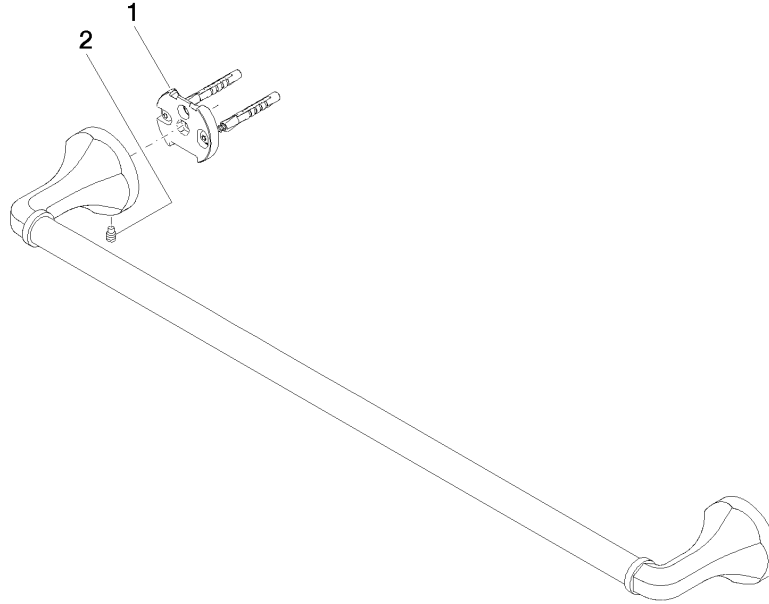

MADISON Towel bar - Chrome

83 060 361 Product version from 7/3/2016

- gauge 600 mm
- width 660mm
- height 60 mm
- rosette Ø 60 mm
- 90mm projection

	Chrome	83 060 361-00
	Brushed Platinum	83 060 361-06
	Platinum	83 060 361-08
	Durabronze (23kt Gold)	83 060 361-09
	Brushed Durabronze (23kt Gold)	83 060 361-28
	Brushed Dark Platinum	83 060 361-99

Recommended miscellaneous

- MADISON Mounting for towel bar/tumbler mounting on two sides -** 12 358 970 90
- for towel bar mounting plus towel bar mounting on back.

MADISON Towel bar - Chrome

83 060 361 Product version from 7/3/2016

mm [inches]

MADISON Towel bar - Chrome

83 060 361 Product version from 7/3/2016

Spare parts list

No.	Item Number	Name	Quantity used	Delivery time
1	05 17 97 507 00 90	fixing set	2	2
2	04 31 11 140 00 90	pin	2	2