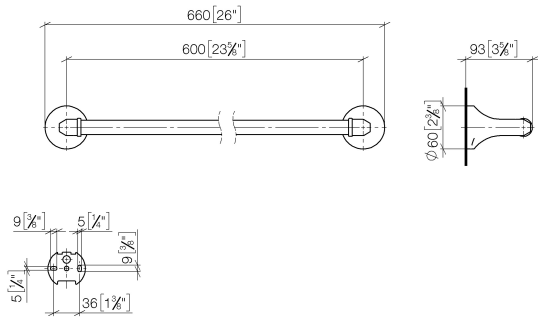

MADISON Towel bar - Chrome

83 060 361 Product version from 7/3/2016

- gauge 600 mm
- width 660mm
- height 60 mm
- rosette Ø 60 mm
- 90mm projection

	Chrome	83 060 361-00
	Brushed Platinum	83 060 361-06
	Platinum	83 060 361-08
	Durabronze (23kt Gold)	83 060 361-09
	Brushed Durabronze (23kt Gold)	83 060 361-28
	Brushed Dark Platinum	83 060 361-99

Recommended miscellaneous

- MADISON Mounting for towel bar/tumbler mounting on two sides -** 12 358 970 90
- for towel bar mounting plus towel bar mounting on back.

MADISON Towel bar - Chrome

83 060 361 Product version from 7/3/2016

mm [inches]

MADISON Towel bar - Chrome

83 060 361 Product version from 7/3/2016

Spare parts list

No.	Item Number	Name	Quantity used	Delivery time
1	05 17 97 507 00 90	fixing set	2	2
2	04 31 11 140 00 90	pin	2	2