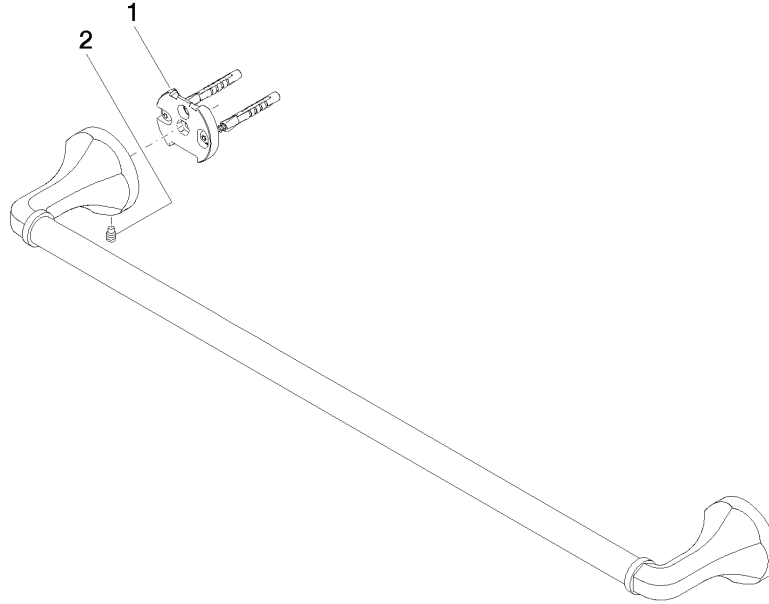

MADISON Towel bar - Platinum

83 060 361 Product version from 7/3/2016

- gauge 600 mm
- width 660mm
- height 60 mm
- rosette Ø 60 mm
- 90mm projection

	Platinum	83 060 361-08
	Chrome	83 060 361-00
	Brushed Platinum	83 060 361-06
	Durabass (23kt Gold)	83 060 361-09
	Brushed Durabass (23kt Gold)	83 060 361-28
	Brushed Dark Platinum	83 060 361-99

Recommended miscellaneous

- MADISON Mounting for towel bar/tumbler mounting on two sides -** 12 358 970 90
- for towel bar mounting plus towel bar mounting on back.

MADISON Towel bar - Platinum

83 060 361 Product version from 7/3/2016

mm [inches]

MADISON Towel bar - Platinum

83 060 361 Product version from 7/3/2016

Spare parts list

No.	Item Number	Name	Quantity used	Delivery time
1	05 17 97 507 00 90	fixing set	2	2
2	04 31 11 140 00 90	pin	2	2