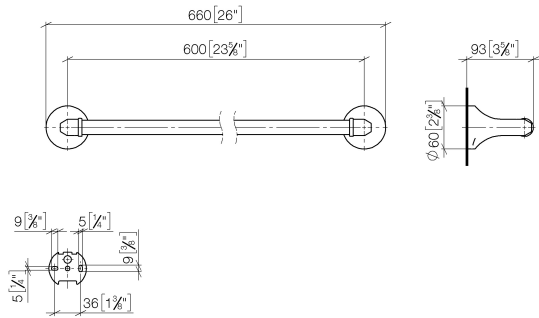

MADISON Towel bar - Platinum

83 060 361 Product version from 7/3/2016

- gauge 600 mm
- width 660mm
- height 60 mm
- rosette Ø 60 mm
- 90mm projection

	Platinum	83 060 361-08
	Chrome	83 060 361-00
	Brushed Platinum	83 060 361-06
	Durabass (23kt Gold)	83 060 361-09
	Brushed Durabass (23kt Gold)	83 060 361-28
	Brushed Dark Platinum	83 060 361-99

Recommended miscellaneous

- MADISON Mounting for towel bar/tumbler mounting on two sides -** 12 358 970 90
- for towel bar mounting plus towel bar mounting on back.

MADISON Towel bar - Platinum

83 060 361 Product version from 7/3/2016

mm [inches]

MADISON Towel bar - Platinum

83 060 361 Product version from 7/3/2016

Spare parts list

No.	Item Number	Name	Quantity used	Delivery time
1	05 17 97 507 00 90	fixing set	2	2
2	04 31 11 140 00 90	pin	2	2