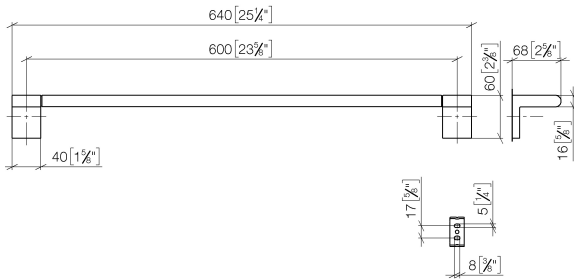

IMO Towel bar - Chrome

83 060 670 Product version from 4/1/2024

- gauge 600 mm
- width 645mm
- height 60 mm
- 73mm projection

Fits ELIO, ENO, LOT, MEM and TARA ULTRA

IMO Towel bar - Chrome

83 060 670 Product version from 4/1/2024

mm [inches]

IMO Towel bar - Chrome

83 060 670 Product version from 4/1/2024

Spare parts list

No.	Item Number	Name	Quantity used	Delivery time
1	05 17 20 736 00 90	fixing set	2	2
2	09 31 11 049 90	pin	2	2
3	08 17 67 502-00	holder	1	10
4	04 31 11 113 00 90	pin	2	2
5	90 28 22 652 00-00	holder	1	10
6	08 17 67 503-00	holder	1	10