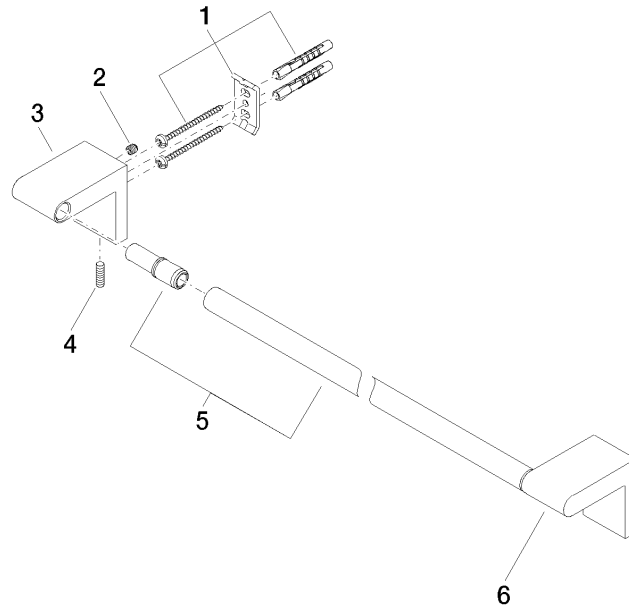

IMO Towel bar - Chrome

83 060 670 Product version from 4/1/2024

- gauge 600 mm
- width 645mm
- height 60 mm
- 73mm projection

Fits ELIO, ENO, LOT, MEM and TARA ULTRA

IMO Towel bar - Chrome

83 060 670 Product version from 4/1/2024

mm [inches]

IMO Towel bar - Chrome

83 060 670 Product version from 4/1/2024

Spare parts list

No.	Item Number	Name	Quantity used	Delivery time
1	05 17 20 736 00 90	fixing set	2	2
2	09 31 11 049 90	pin	2	2
3	08 17 67 502-00	holder	1	10
4	04 31 11 113 00 90	pin	2	2
5	90 28 22 652 00-00	holder	1	10
6	08 17 67 503-00	holder	1	10