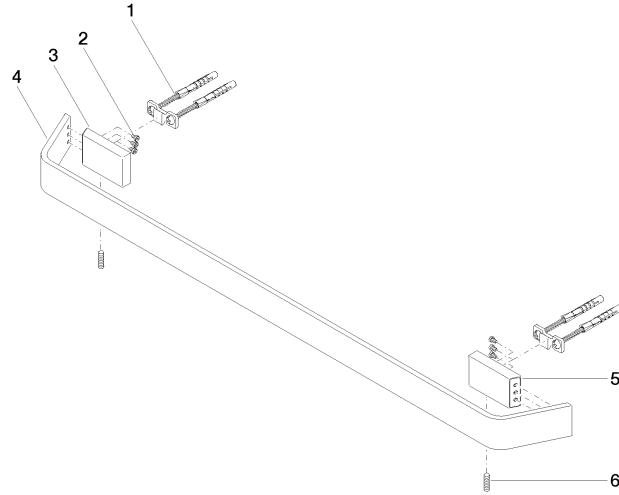

CL.1 Towel bar - Chrome

83 060 705 Product version from 3/9/2015

- gauge 599 mm
- width 673mm
- height 35 mm
- 70mm projection

	Chrome	83 060 705-00
	Brushed Platinum	83 060 705-06
	Dark Chrome	83 060 705-19
	Brushed Champagne (22kt Gold)	83 060 705-46
	Champagne (22kt Gold)	83 060 705-47
	Brushed Dark Platinum	83 060 705-99

CL.1 Towel bar - Chrome

83 060 705 Product version from 3/9/2015

mm [inches]

CL.1 Towel bar - Chrome

83 060 705 Product version from 3/9/2015

Parts for other finishes can be found here: **Brushed**
Platinum

Spare parts list

No.	Item Number	Name	Quantity used	Delivery time
1	05 17 20 758 00 90	fixing set	2	2
2	09 30 30 191 90	screw	6	2
3	08 17 70 500-00	holder	1	10
4	08 17 70 550-00	bar	1	10
5	08 17 70 501-00	holder	1	10
6	04 31 11 113 00 90	pin	2	2