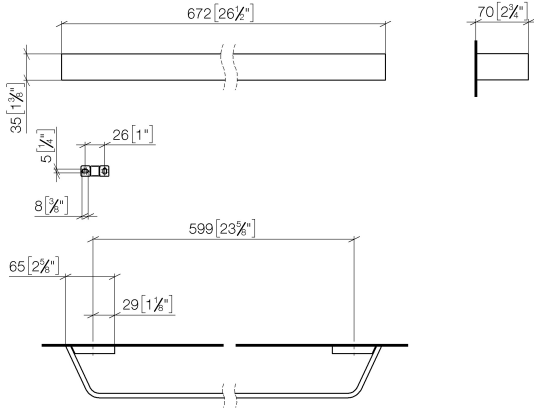

CL.1 Towel bar - Chrome

83 060 705 Product version from 3/9/2015

- gauge 599 mm
- width 673mm
- height 35 mm
- 70mm projection

	Chrome	83 060 705-00
	Brushed Platinum	83 060 705-06
	Dark Chrome	83 060 705-19
	Brushed Champagne (22kt Gold)	83 060 705-46
	Champagne (22kt Gold)	83 060 705-47
	Brushed Dark Platinum	83 060 705-99

CL.1 Towel bar - Chrome

83 060 705 Product version from 3/9/2015

mm [inches]

CL.1 Towel bar - Chrome

83 060 705 Product version from 3/9/2015

Parts for other finishes can be found here: **Brushed**
Platinum

Spare parts list

No.	Item Number	Name	Quantity used	Delivery time
1	05 17 20 758 00 90	fixing set	2	2
2	09 30 30 191 90	screw	6	2
3	08 17 70 500-00	holder	1	10
4	08 17 70 550-00	bar	1	10
5	08 17 70 501-00	holder	1	10
6	04 31 11 113 00 90	pin	2	2