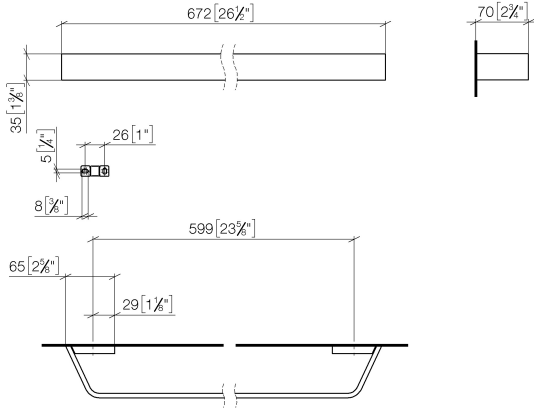

CL.1 Towel bar - Dark Chrome

83 060 705 Product version from 3/9/2015

- gauge 599 mm
- width 673mm
- height 35 mm
- 70mm projection

	Dark Chrome	83 060 705-19
	Chrome	83 060 705-00
	Brushed Platinum	83 060 705-06
	Brushed Champagne (22kt Gold)	83 060 705-46
	Champagne (22kt Gold)	83 060 705-47
	Brushed Dark Platinum	83 060 705-99

CL.1 Towel bar - Dark Chrome

83 060 705 Product version from 3/9/2015

mm [inches]

CL.1 Towel bar - Dark Chrome

83 060 705 Product version from 3/9/2015

Parts for other finishes can be found here: [Chrome](#)

Spare parts list

No.	Item Number	Name	Quantity used	Delivery time
1	05 17 20 758 00 90	fixing set	2	2
2	09 30 30 191 90	screw	6	2
3	08 17 70 500-19	holder	1	60
4	08 17 70 550-19	bar	1	60
5	08 17 70 501-19	holder	1	60
6	04 31 11 113 00 90	pin	2	2