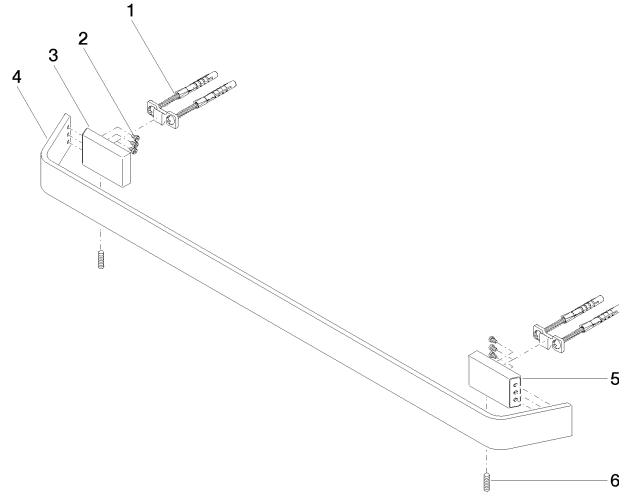

CL.1 Towel bar - Dark Chrome

83 060 705 Product version from 3/9/2015

- gauge 599 mm
- width 673mm
- height 35 mm
- 70mm projection

	Dark Chrome	83 060 705-19
	Chrome	83 060 705-00
	Brushed Platinum	83 060 705-06
	Brushed Champagne (22kt Gold)	83 060 705-46
	Champagne (22kt Gold)	83 060 705-47
	Brushed Dark Platinum	83 060 705-99

CL.1 Towel bar - Dark Chrome

83 060 705 Product version from 3/9/2015

mm [inches]

CL.1 Towel bar - Dark Chrome

83 060 705 Product version from 3/9/2015

Parts for other finishes can be found here: [Chrome](#)

Spare parts list

No.	Item Number	Name	Quantity used	Delivery time
1	05 17 20 758 00 90	fixing set	2	2
2	09 30 30 191 90	screw	6	2
3	08 17 70 500-19	holder	1	60
4	08 17 70 550-19	bar	1	60
5	08 17 70 501-19	holder	1	60
6	04 31 11 113 00 90	pin	2	2