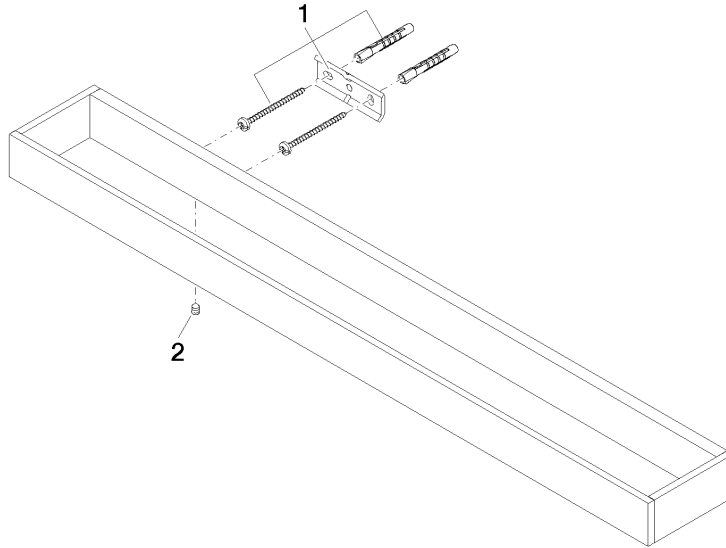

Towel bar - Chrome

MEM

83 060 780

- gauge 400 mm
- width 600mm
- height 35 mm
- 80mm projection

Fits: MEM, CYO

	Chrome	83 060 780-00
	Brushed Platinum	83 060 780-06
	Platinum	83 060 780-08
	Dark Chrome	83 060 780-19
	Brushed Durabronze (23kt Gold)	83 060 780-28
	Brushed Champagne (22kt Gold)	83 060 780-46
	Champagne (22kt Gold)	83 060 780-47
	Brushed Dark Platinum	83 060 780-99

Towel bar - Chrome

83 060 780

mm [inches]

83 060 780

Product version from 3/12/2018

Parts for other
finishes can be found
here: Brushed
Platinum

Towel bar - Chrome

MEM

83 060 780

Spare parts list

Product version from 3/12/2018

No.	Item Number	Name	Quantity used	Delivery time
	05 17 20 718 00 90	fixing set	4	2