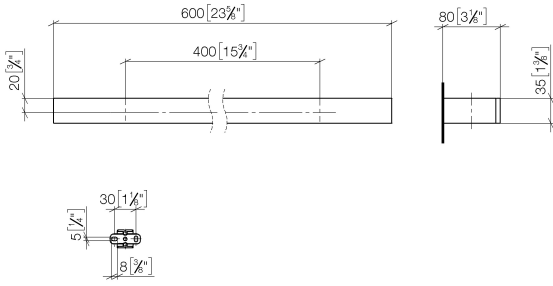

Towel bar - Chrome

MEM

83 060 780

- gauge 400 mm
- width 600mm
- height 35 mm
- 80mm projection

Fits: MEM, CYO

	Chrome	83 060 780-00
	Brushed Platinum	83 060 780-06
	Platinum	83 060 780-08
	Dark Chrome	83 060 780-19
	Brushed Durabronze (23kt Gold)	83 060 780-28
	Brushed Champagne (22kt Gold)	83 060 780-46
	Champagne (22kt Gold)	83 060 780-47
	Brushed Dark Platinum	83 060 780-99

Towel bar - Chrome

83 060 780

mm [inches]

83 060 780

Product version from 3/12/2018

Parts for other
finishes can be found
here: Brushed
Platinum

Towel bar - Chrome

MEM

83 060 780

Spare parts list

Product version from 3/12/2018

No.	Item Number	Name	Quantity used	Delivery time
	05 17 20 718 00 90	fixing set	4	2