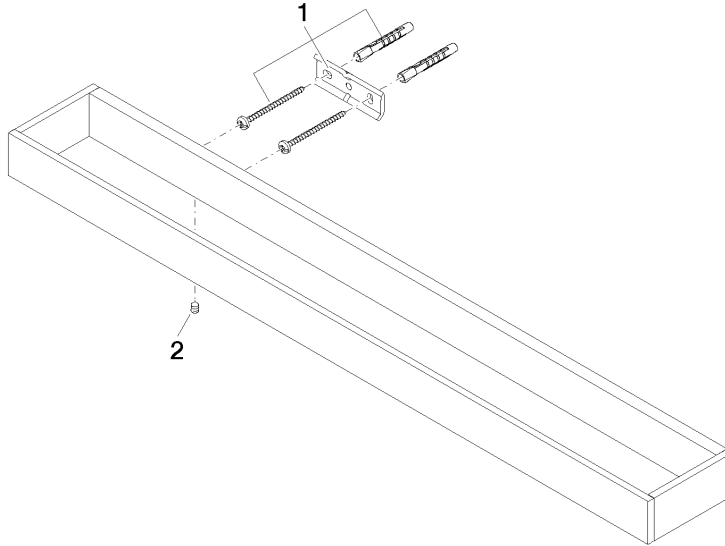

Towel bar - Brushed Dark Platinum

83 060 780 Product version from 3/12/2018

- gauge 400 mm
- width 600mm
- height 35 mm
- 80mm projection

	Brushed Dark Platinum	83 060 780-99
	Chrome	83 060 780-00
	Brushed Platinum	83 060 780-06
	Platinum	83 060 780-08
	Dark Chrome	83 060 780-19
	Brushed Durabronze (23kt Gold)	83 060 780-28
	Brushed Champagne (22kt Gold)	83 060 780-46
	Champagne (22kt Gold)	83 060 780-47

Towel bar - Brushed Dark Platinum

83 060 780 Product version from 3/12/2018

mm [inches]

Towel bar - Brushed Dark Platinum

83 060 780 Product version from 3/12/2018

Parts for other finishes can be found here: [Chrome](#)

Spare parts list

No.	Item Number	Name	Quantity used	Delivery time
1	05 17 20 718 00 90	fixing set	2	2
2	90 31 11 004 00 90	pin	2	2