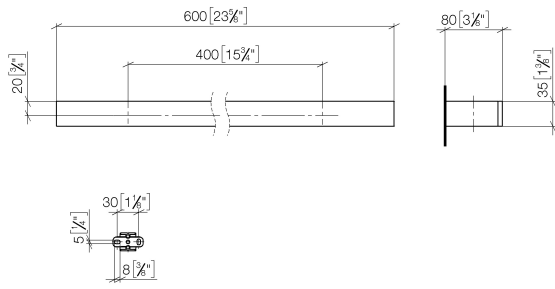

Towel bar - Brushed Dark Platinum

83 060 780 Product version from 3/12/2018

- gauge 400 mm
- width 600mm
- height 35 mm
- 80mm projection

	Brushed Dark Platinum	83 060 780-99
	Chrome	83 060 780-00
	Brushed Platinum	83 060 780-06
	Platinum	83 060 780-08
	Dark Chrome	83 060 780-19
	Brushed Durabronze (23kt Gold)	83 060 780-28
	Brushed Champagne (22kt Gold)	83 060 780-46
	Champagne (22kt Gold)	83 060 780-47

Towel bar - Brushed Dark Platinum

83 060 780 Product version from 3/12/2018

mm [inches]

Towel bar - Brushed Dark Platinum

83 060 780 Product version from 3/12/2018

Parts for other finishes can be found here: [Chrome](#)

Spare parts list

No.	Item Number	Name	Quantity used	Delivery time
1	05 17 20 718 00 90	fixing set	2	2
2	90 31 11 004 00 90	pin	2	2