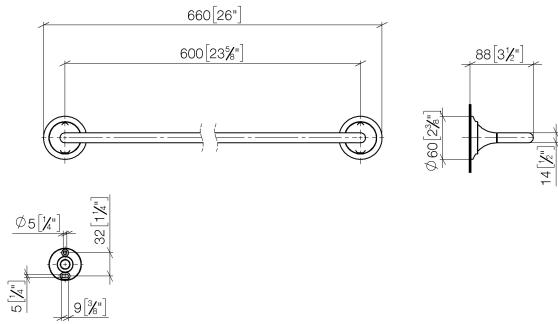

VAIA Towel bar - Chrome

83 060 809 Product version from 8/29/2019

- gauge 600 mm
- width 660mm
- height 60 mm
- rosette Ø 60 mm
- 88mm projection

	Chrome	83 060 809-00
	Brushed Platinum	83 060 809-06
	Platinum	83 060 809-08
	Dark Chrome	83 060 809-19
	Brushed Durabronze (23kt Gold)	83 060 809-28
	Brushed Bronze	83 060 809-42
	Brushed Champagne (22kt Gold)	83 060 809-46
	Champagne (22kt Gold)	83 060 809-47
	Brushed Dark Platinum	83 060 809-99

VAIA Towel bar - Chrome

83 060 809 Product version from 8/29/2019

mm [inches]

VAIA Towel bar - Chrome

83 060 809 Product version from 8/29/2019

Parts for other finishes can be found here: [Brushed](#)
[Platinum](#)

Spare parts list

No.	Item Number	Name	Quantity used	Delivery time
1	05 30 31 025 00 90	fixing set	1	2
2	90 17 20 759 00 90	disc	2	2