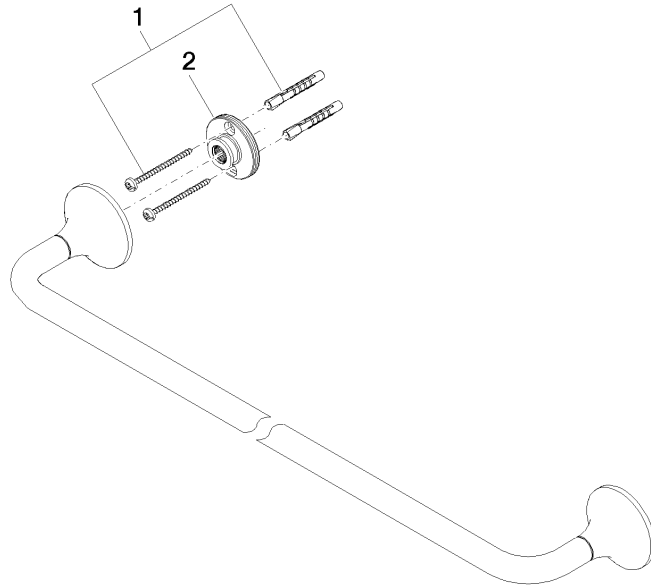

VAIA Towel bar - Chrome

83 060 809 Product version from 8/29/2019

- gauge 600 mm
- width 660mm
- height 60 mm
- rosette Ø 60 mm
- 88mm projection

	Chrome	83 060 809-00
	Brushed Platinum	83 060 809-06
	Platinum	83 060 809-08
	Dark Chrome	83 060 809-19
	Brushed Durabronze (23kt Gold)	83 060 809-28
	Brushed Bronze	83 060 809-42
	Brushed Champagne (22kt Gold)	83 060 809-46
	Champagne (22kt Gold)	83 060 809-47
	Brushed Dark Platinum	83 060 809-99

VAIA Towel bar - Chrome

83 060 809 Product version from 8/29/2019

mm [inches]

VAIA Towel bar - Chrome

83 060 809 Product version from 8/29/2019

Parts for other finishes can be found here: [Brushed](#)
[Platinum](#)

Spare parts list

No.	Item Number	Name	Quantity used	Delivery time
1	05 30 31 025 00 90	fixing set	1	2
2	90 17 20 759 00 90	disc	2	2